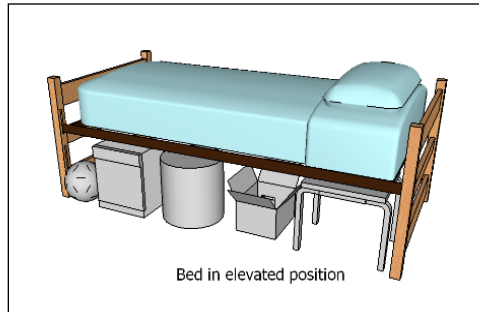

Camera View

Room Dimensions: 16' 5" x 14' 3"
Floor Surface: Tile

Floor Plan View

Bed in elevated position

Beds in Bunked position

Drinker House

Drinker - Sample Triple Room Residence*

* Note: Dimensions shown are approximate. Windows include mini blinds. Overhead lighting is provided. Beds are bunkable and height adjustable. Desks contain a bookshelf. Furniture styles may vary from those shown. Entrance doorways are standard (32" x 80").