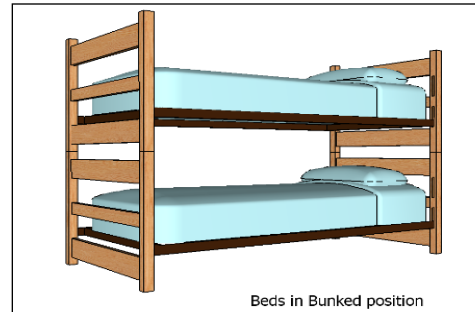

Camera View

Room Dimensions: 16' 5" x 14' 3"
Floor Surface: Tile

Floor Plan View

Bed in elevated position

Beds in Bunked position

Drinker House

Drinker - Sample Triple Room Residence*

* Note: Dimensions shown are approximate. Windows include mini blinds. Overhead lighting is provided. Beds are bunkable and height adjustable. Desks contain a bookshelf. Furniture styles may vary from those shown. Entrance doorways are standard (32" x 80").