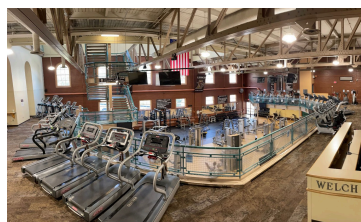

10:00 AM – 5:00 PM

 **The Lehigh Store**

Location: Farrington Square

The Lehigh Store offers a huge selection of gear from a variety of top-quality brands, all in one convenient place. Find everything from t-shirts and hats to home, office and outdoor items—all featuring your favorite school's logos and colors. Students and alumni can stock up on the latest apparel, and don't forget to check your folder for a 10% off coupon for your next purchase!

12:00 PM – 5:00 PM

 **Campus Recreation**

Location: Taylor Gym

Lehigh Campus Recreation is your one-stop shop for everything fitness and recreation on campus, including fitness centers, group classes, Intramurals, Club Sports and more! Stop by our table at the expo for information, or visit Taylor Gym, where our students will be happy to answer any questions, and show you around the facilities available to all Lehigh students.

12:30 PM – 3:00 PM

(Demos every half hour)

 **Design Labs Info Sessions**

Location: Wilbur Powerhouse

The Design Labs is the hub for "makers" at Lehigh. With cutting-edge resources like 3D printers, including a direct metal printer, a waterjet and laser cutters, not to mention an entire lab dedicated to developing electronics, students can bring their ideas to life. Leveraged for classes across colleges, the Design Labs support student skill development and extracurricular projects. Come see the equipment and learn about the unprecedented access all Lehigh students have to this creative space and game-changing technology!

3:00 PM – 5:00 PM

Deposit Station

Location: Alumni Memorial Building

Ready to make it official? The Deposit Station serves as the final, celebratory milestone for admitted students ready to join the Lehigh family. Located within the Office of Admissions, the station provides a dedicated space for students to submit their enrollment fee, celebrate with the Office of Admissions, and take their first photo as an official Mountain Hawk!