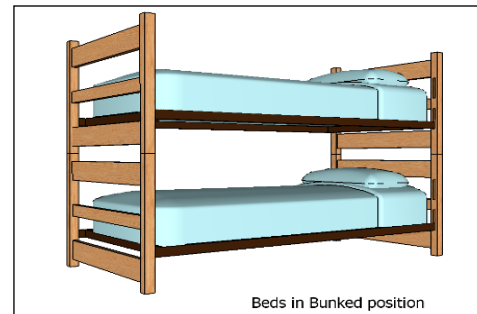

Camera View

Room Dimensions: 16' 9" x 12' 10"  
Floor Surface: Carpet

Floor Plan View

Bed in elevated position

Beds in Bunked position

Warren Square

### Warren Square Sample Triple Room Residence\*

\* Note: Dimensions shown are approximate. Windows include mini blinds. Overhead lighting is provided. Beds are bunkable and height adjustable. Furniture styles may vary from those shown. Entrance doorways are standard (32" x 80")