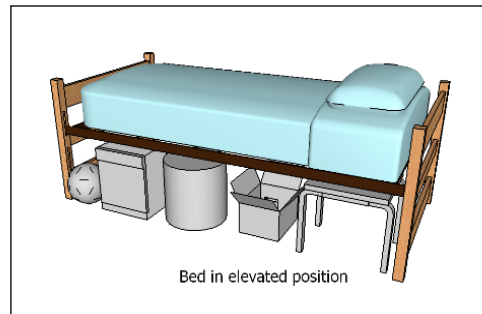

Camera View

Room Dimensions: 16' 9" x 12' 10"  
Floor Surface: Carpet

Floor Plan View

Bed in elevated position

Beds in Bunked position

Warren Square

### Warren Square Sample Triple Room Residence\*

\* Note: Dimensions shown are approximate. Windows include mini blinds. Overhead lighting is provided. Beds are bunkable and height adjustable. Furniture styles may vary from those shown. Entrance doorways are standard (32" x 80")