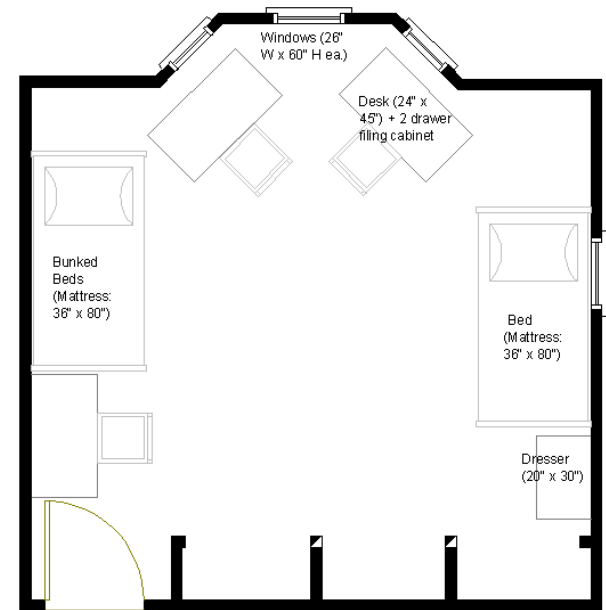

Camera View

Room Dimensions: 16' 9" x 12' 10"  
Floor Surface: Carpet

Floor Plan View

Bed in elevated position

Beds in Bunked position

Warren Square

### Warren Square Sample Triple Room Residence\*

\* Note: Dimensions shown are approximate. Windows include mini blinds. Overhead lighting is provided. Beds are bunkable and height adjustable. Furniture styles may vary from those shown. Entrance doorways are standard (32" x 80")