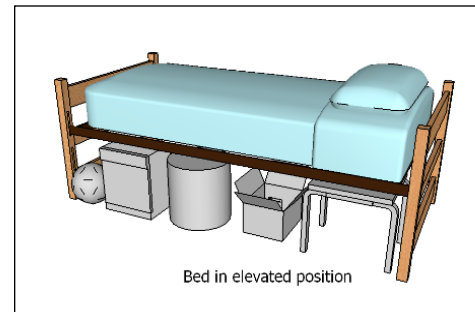

Camera View

Room Dimensions: 10' 10" x 9' 4"
 Floor Surface: Carpet

Floor Plan View

Bed in elevated position

Warren Square

Warren Square - Sample Single Room Residence*

* Note: Dimensions shown are approximate. Windows include mini blinds. Overhead lighting is provided. Beds are bunkable and height adjustable. Furniture styles may vary from those shown. Entrance doorways are standard (32" x 80")