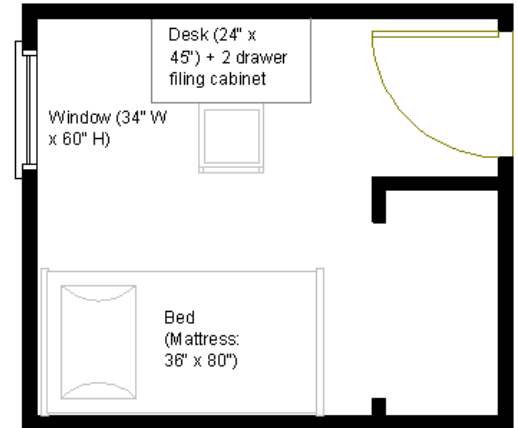

Camera View

Room Dimensions: 10' 10" x 9' 4"
 Floor Surface: Carpet

Floor Plan View

Bed in elevated position

Warren Square

Warren Square - Sample Single Room Residence*

* Note: Dimensions shown are approximate. Windows include mini blinds. Overhead lighting is provided. Beds are bunkable and height adjustable. Furniture styles may vary from those shown. Entrance doorways are standard (32" x 80")