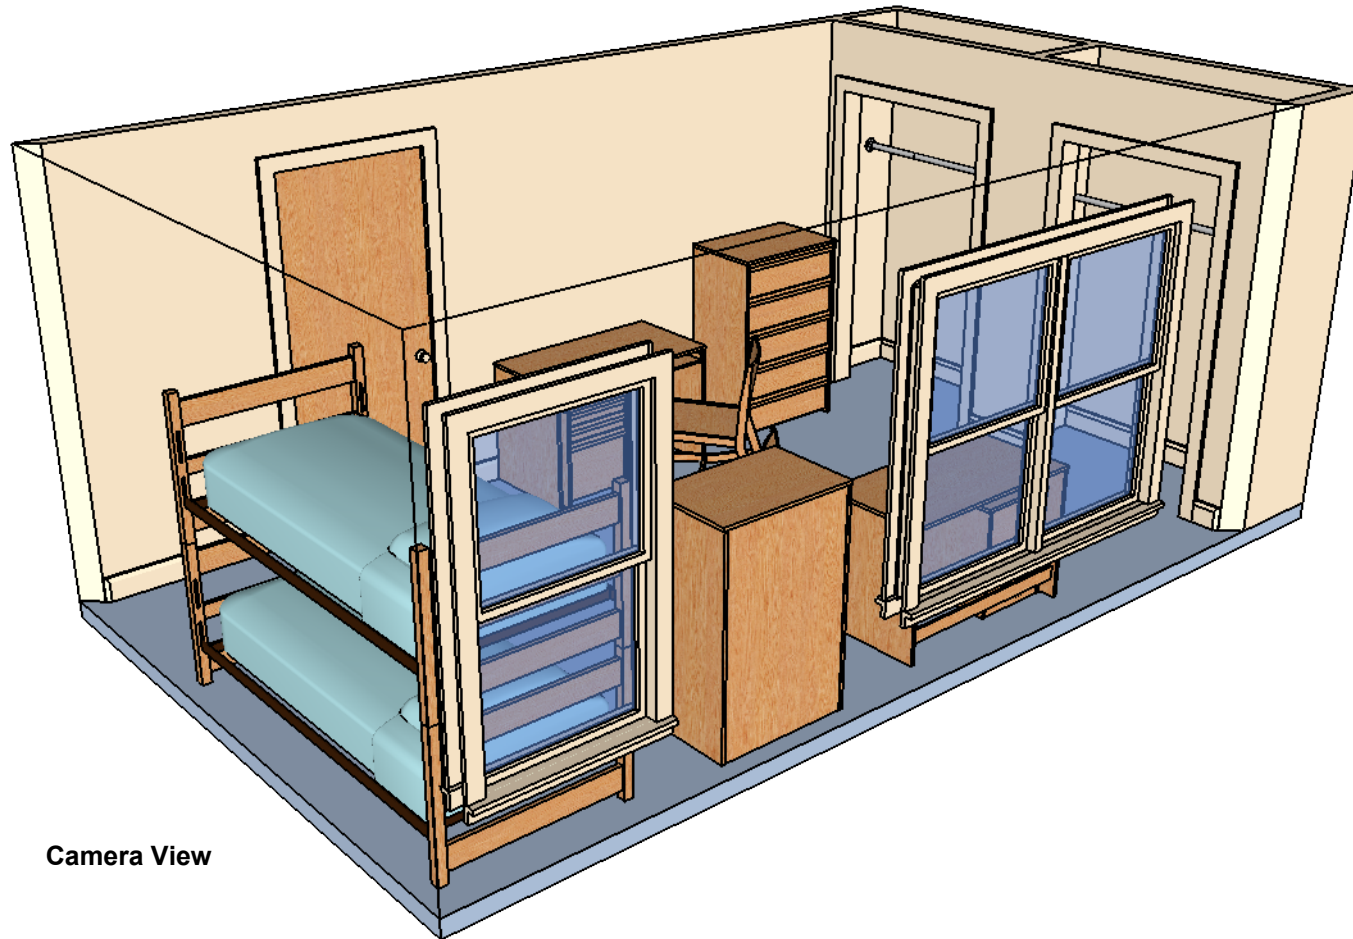

Room Dimensions: 14' x 10' 10"
Floor Surface: Carpet

Camera View

Floor Plan View

Bed in elevated position

Beds in Bunked position

Warren Square

Warren Square - Sample Double Room Residence*

* Note: Dimensions shown are approximate. Windows include mini blinds. Overhead lighting is provided. Beds are bunkable and height adjustable. Furniture styles may vary from those shown. Entrance doorways are standard (32" x 80")