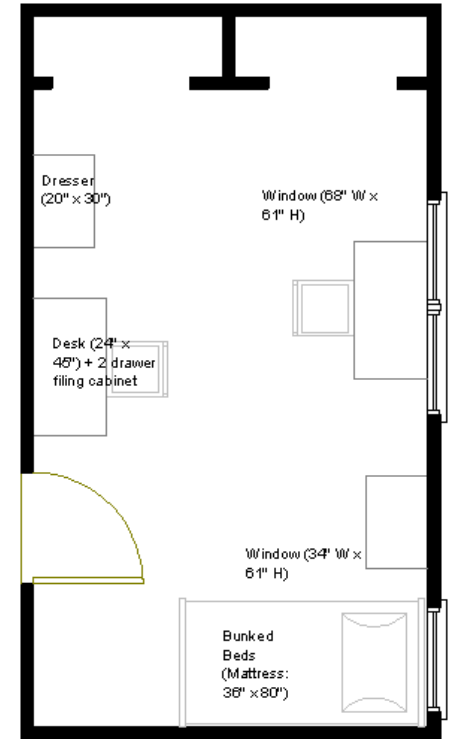

Room Dimensions: 14' x 10' 10"
Floor Surface: Carpet

Camera View

Floor Plan View

Bed in elevated position

Beds in Bunked position

Warren Square

Warren Square - Sample Double Room Residence*

* Note: Dimensions shown are approximate. Windows include mini blinds. Overhead lighting is provided. Beds are bunkable and height adjustable. Furniture styles may vary from those shown. Entrance doorways are standard (32" x 80")