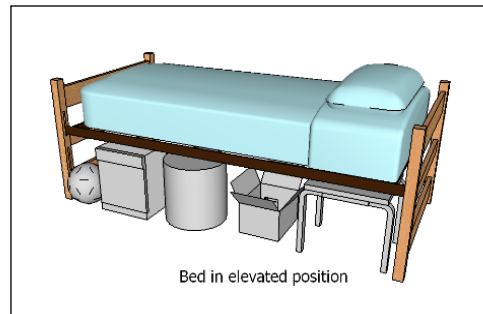

Room Dimensions: 14' x 10' 10"
Floor Surface: Carpet

Camera View

Floor Plan View

Bed in elevated position

Beds in Bunked position

Warren Square

Warren Square - Sample Double Room Residence*

* Note: Dimensions shown are approximate. Windows include mini blinds. Overhead lighting is provided. Beds are bunkable and height adjustable. Furniture styles may vary from those shown. Entrance doorways are standard (32" x 80")