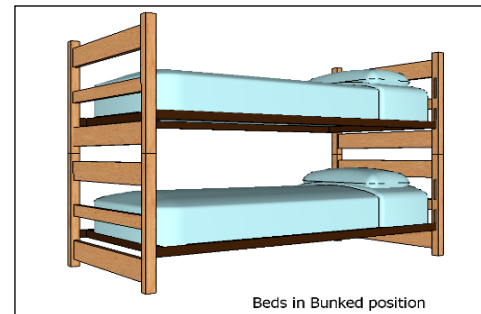

Room Dimensions: 14' x 10' 10"
Floor Surface: Carpet

Camera View

Floor Plan View

Bed in elevated position

Beds in Bunked position

Warren Square

Warren Square - Sample Double Room Residence*

* Note: Dimensions shown are approximate. Windows include mini blinds. Overhead lighting is provided. Beds are bunkable and height adjustable. Furniture styles may vary from those shown. Entrance doorways are standard (32" x 80")