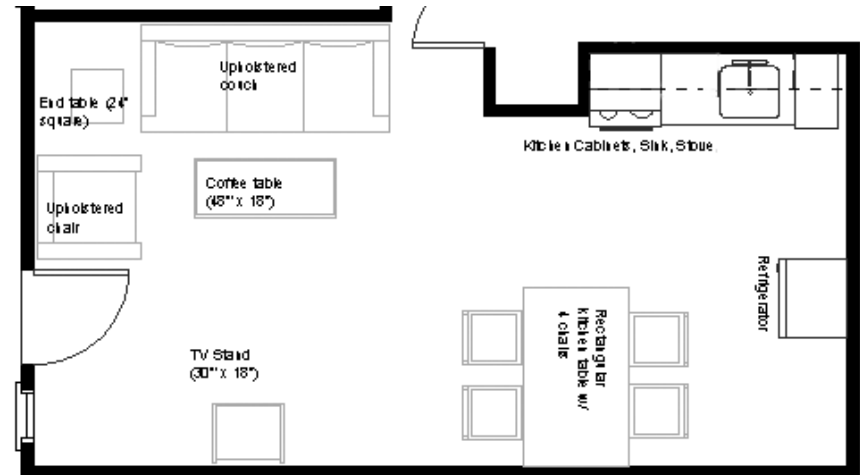

Camera View

Trembley Park

Room Dimensions: 22' 11" x 12' 9"
 Floor Surface: Carpet

Floor Plan View

Trembley Park Quad Apartment - Sample Common Area*

* Note: Dimensions shown are approximate. Windows include mini blinds. Overhead lighting is provided. Furniture styles may vary from those shown. Entrance doorways are standard (32" x 80").