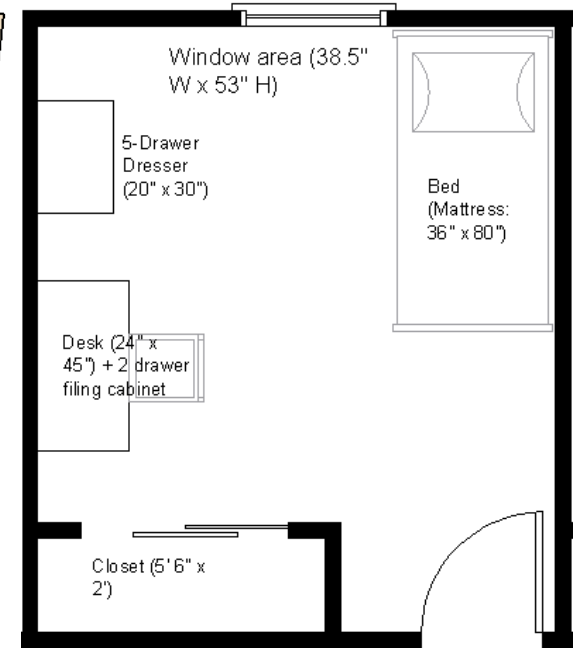

Camera View

Room Dimensions: 13' 4" x 11'  
Floor Surface: Carpet

Floor Plan View

Bed in elevated position

Sayre Park

**Sayre Park Apartment - Sample Single Room Residence\***

\* Note: Dimensions shown are approximate. Windows include mini blinds. Overhead lighting is provided. Beds are bunkable and height adjustable. Furniture styles may vary from those shown. Entrance doorways are standard (32" x 80")