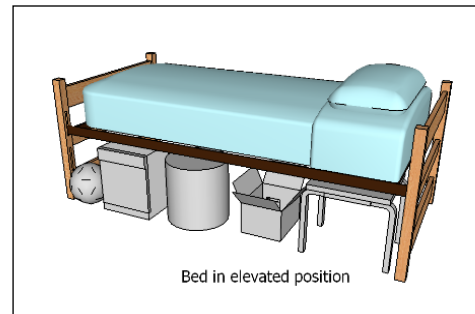

Camera View

Room Dimensions: 13' 4" x 11'  
Floor Surface: Carpet

Floor Plan View

Bed in elevated position

Sayre Park

**Sayre Park Apartment - Sample Single Room Residence\***

\* Note: Dimensions shown are approximate. Windows include mini blinds. Overhead lighting is provided. Beds are bunkable and height adjustable. Furniture styles may vary from those shown. Entrance doorways are standard (32" x 80")