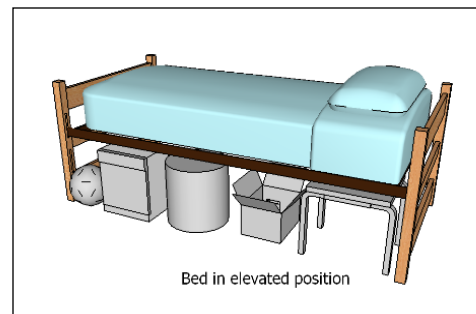

Camera View

Room Dimensions: 12' 10" x 11' 6"
Floor Surface: Tile

Floor Plan View

Bed in elevated position

Richards House

Richards- Sample Single Room Residence*

* Note: Dimensions shown are approximate. Windows include mini blinds. Overhead lighting is provided. Beds are bunkable and height adjustable. Furniture styles may vary from those shown. Entrance doorways are standard (32" x 80")