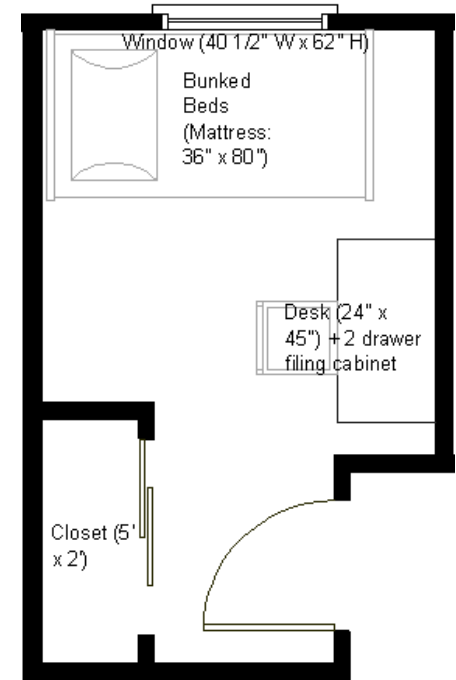

Camera View

Room Dim.: 8' 6" x 8' 0"
Floor Surface: Carpet

Floor Plan View

Bed in elevated position

Farrington Square

Farrington Square Apartment - Sample Single Room Residence*

* Note: Dimensions shown are approximate. Windows include mini blinds. Overhead lighting is provided. Beds are bunkable and height adjustable. Furniture styles may vary from those shown. Entrance doorways are standard (32" x 80")