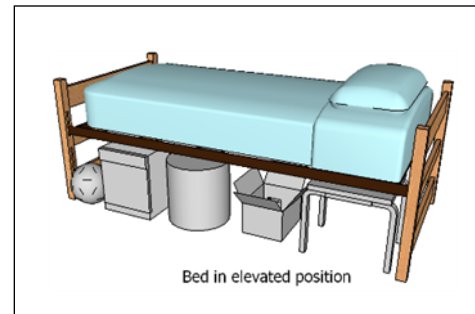

Camera View

Room Dim.: 8' 6" x 8' 0"
Floor Surface: Carpet

Floor Plan View

Bed in elevated position

Farrington Square

Farrington Square Apartment - Sample Single Room Residence*

* Note: Dimensions shown are approximate. Windows include mini blinds. Overhead lighting is provided. Beds are bunkable and height adjustable. Furniture styles may vary from those shown. Entrance doorways are standard (32" x 80")