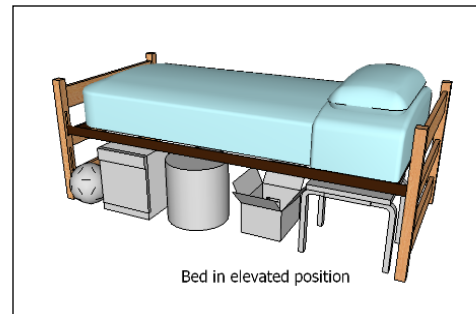

Camera View

Room Dimensions: 14' 9" x 9' 11"
Floor Surface: Tile

Floor Plan View

Drinker House

Drinker - Sample Single Room Residence*

* Note: Dimensions shown are approximate. Windows include mini blinds. Overhead lighting is provided. Beds are bunkable and height adjustable. Desks contain a bookshelf. Furniture styles may vary from those shown. Entrance doorways are standard (32" x 80").