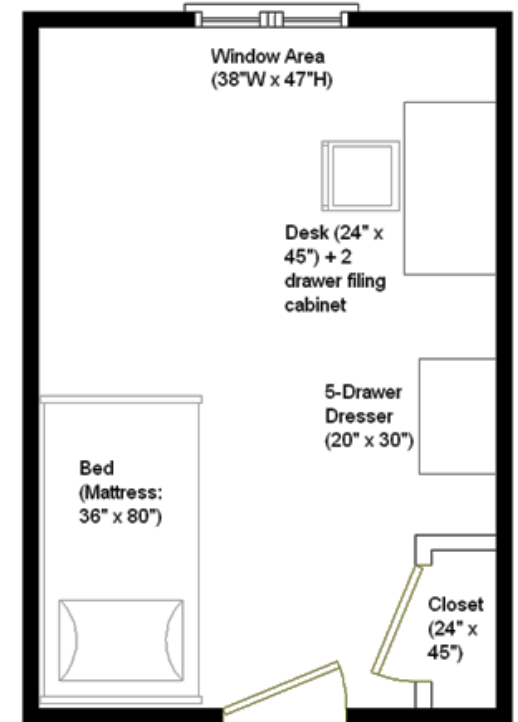

Camera View

Room Dimensions: 14' 9" x 9' 11"
Floor Surface: Tile

Floor Plan View

Drinker House

Drinker - Sample Single Room Residence*

* Note: Dimensions shown are approximate. Windows include mini blinds. Overhead lighting is provided. Beds are bunkable and height adjustable. Desks contain a bookshelf. Furniture styles may vary from those shown. Entrance doorways are standard (32" x 80").