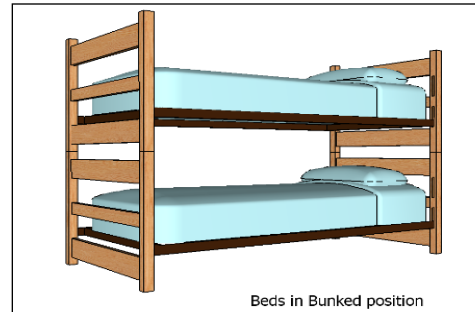

Camera View

Room Dimensions: 21' 10" x 11' 8"
 Floor Surface: Tile

Floor Plan View

Bed in elevated position

Beds in Bunked position

Dravo House

Dravo - Sample Triple Room Residence*

* Note: Dimensions shown are approximate. Windows include mini blinds. Overhead lighting is provided. Beds are bunkable and height adjustable. Desks contain a bookshelf. Furniture styles may vary from those shown. Entrance doorways are standard (32" x 80").