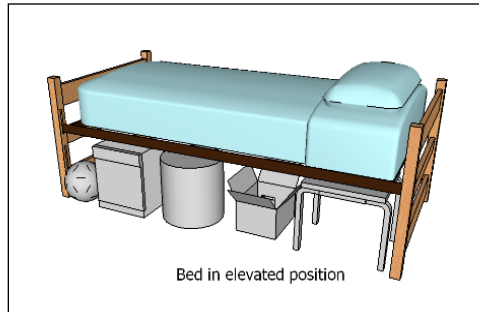

Camera View

Room Dimensions: 21' 10" x 11' 8"
 Floor Surface: Tile

Floor Plan View

Bed in elevated position

Beds in Bunked position

Dravo House

Dravo - Sample Triple Room Residence*

* Note: Dimensions shown are approximate. Windows include mini blinds. Overhead lighting is provided. Beds are bunkable and height adjustable. Desks contain a bookshelf. Furniture styles may vary from those shown. Entrance doorways are standard (32" x 80").