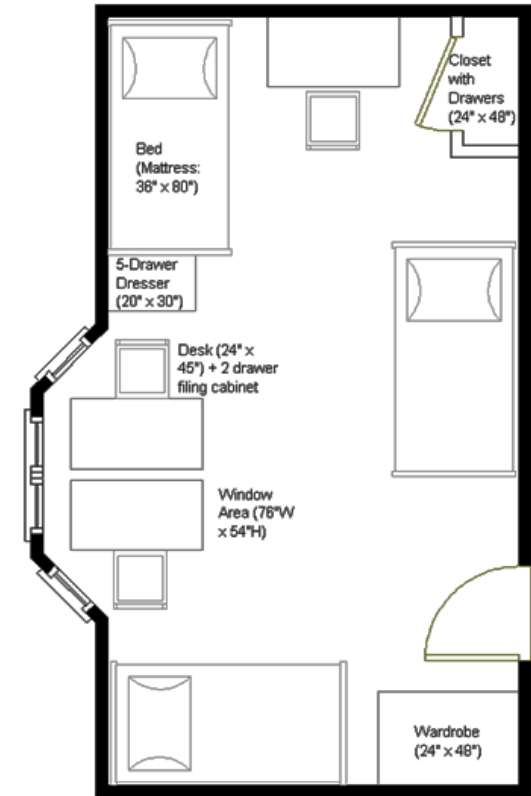

Camera View

Room Dimensions: 21' 10" x 11' 8"
 Floor Surface: Tile

Floor Plan View

Bed in elevated position

Beds in Bunked position

Dravo House

Dravo - Sample Triple Room Residence*

* Note: Dimensions shown are approximate. Windows include mini blinds. Overhead lighting is provided. Beds are bunkable and height adjustable. Desks contain a bookshelf. Furniture styles may vary from those shown. Entrance doorways are standard (32" x 80").