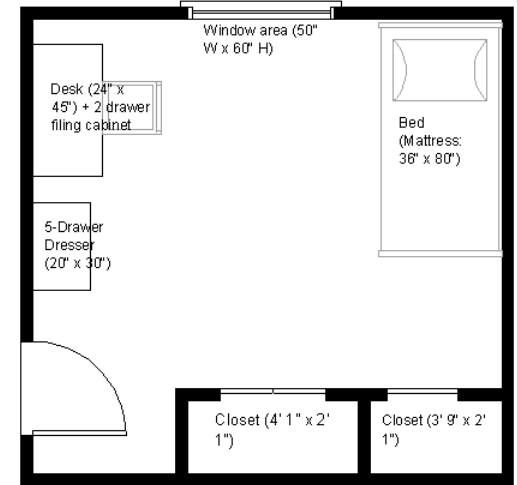

Camera View

Room Dimensions: 13' 3" x 10' 3"
Floor Surface: Carpet

Floor Plan View

ROTC House

ROTC House - Sample Single Room Residence*

* Note: Dimensions shown are approximate. Windows include mini blinds. Overhead lighting is provided. Beds are bunkable and height adjustable. Furniture styles may vary from those shown. Entrance doorways are standard (32" x 80")