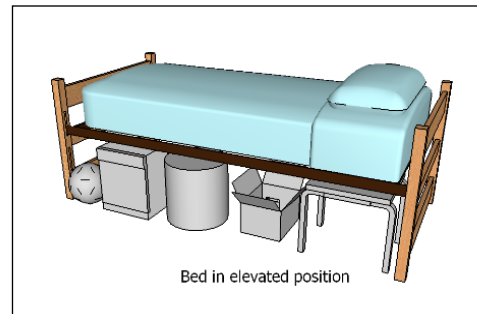

Camera View

Room Dimensions: 13' 3" x 10' 3"
Floor Surface: Carpet

Floor Plan View

ROTC House

ROTC House - Sample Single Room Residence*

* Note: Dimensions shown are approximate. Windows include mini blinds. Overhead lighting is provided. Beds are bunkable and height adjustable. Furniture styles may vary from those shown. Entrance doorways are standard (32" x 80")