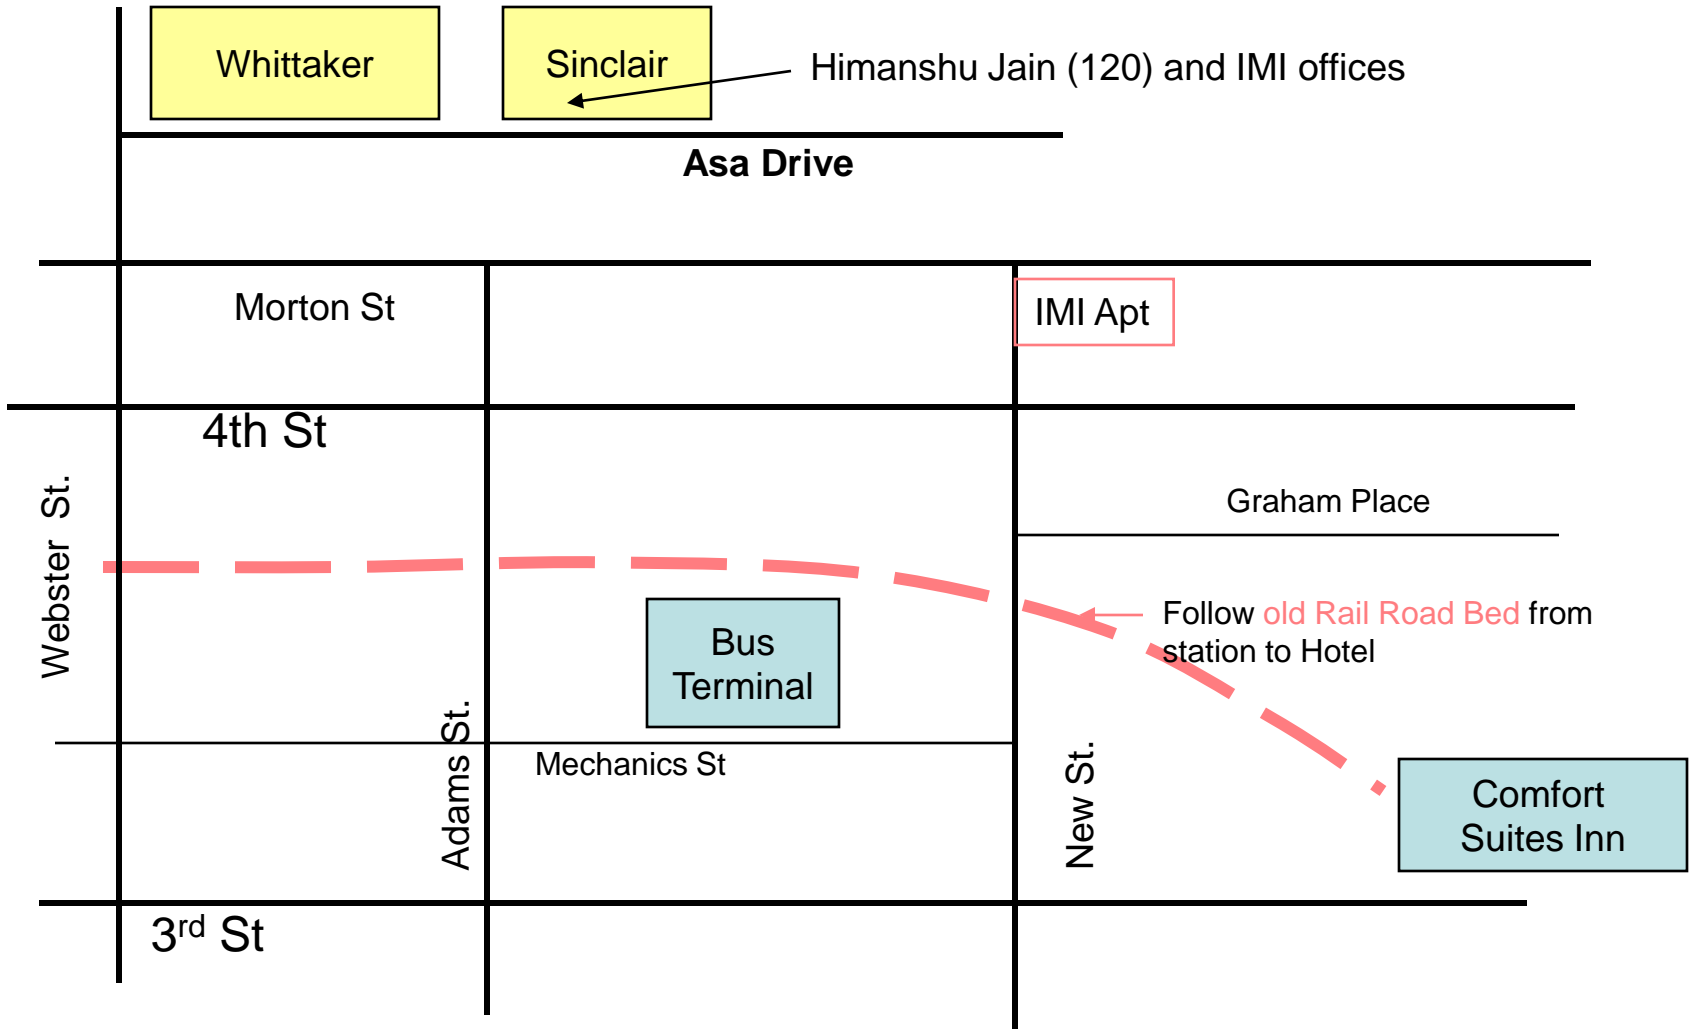

Map from the Bethlehem South Bethlehem Bus Terminal (At Adams and Mechanic St) to Hotel and Sinclair Bldg

Bus Schedule from NY-To Allentown at
http://www.transbridgebus.com/sched_ny.htm

Contact info once at Bethlehem:
Himanshu Jain, Sinclair Rm 120
610-758-4217(office)
610-390-1920 (cell)