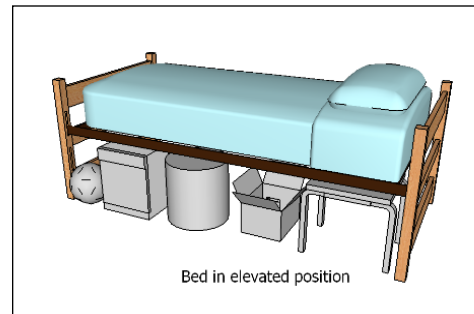

Camera View

Room Dimensions: 19' x 8' 5"
Floor Surface: Carpet

Floor Plan View

Taylor College

Taylor College - Sample Single Room Residence*

* Note: Dimensions shown are approximate. Windows include mini blinds. Overhead lighting is provided. Beds are bunkable and height adjustable. Furniture styles may vary from those shown. Entrance doorways are standard (32" x 80")