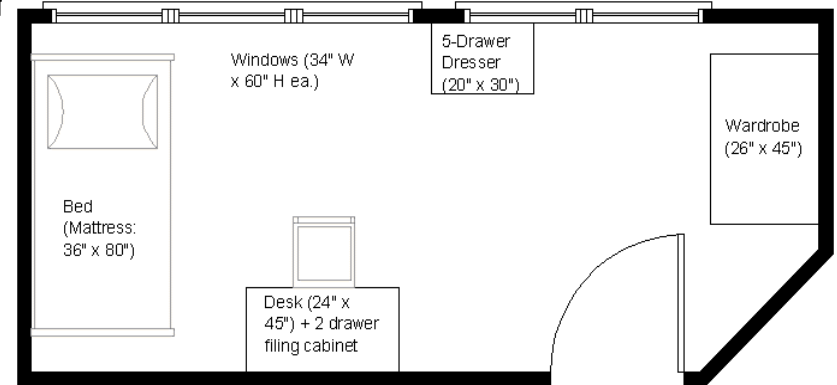

Camera View

Room Dimensions: 19' x 8' 5"
Floor Surface: Carpet

Floor Plan View

Taylor College

Taylor College - Sample Single Room Residence*

* Note: Dimensions shown are approximate. Windows include mini blinds. Overhead lighting is provided. Beds are bunkable and height adjustable. Furniture styles may vary from those shown. Entrance doorways are standard (32" x 80")