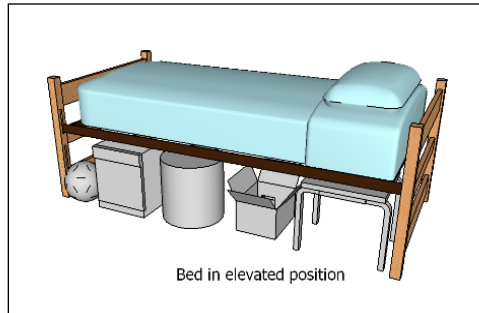

Camera View

Room Dimensions: 16' 5" x 14' 3"
Floor Surface: Tile

Floor Plan View

Bed in elevated position

Beds in Bunked position

Drinker House

Drinker - Sample Triple Room Residence*

* Note: Dimensions shown are approximate. Windows include mini blinds. Overhead lighting is provided. Beds are bunkable and height adjustable. Desks contain a bookshelf. Furniture styles may vary from those shown. Entrance doorways are standard (32" x 80").