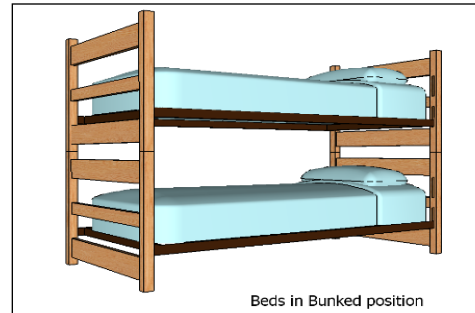

Camera View

Room Dimensions: 16' 5" x 14' 3"
Floor Surface: Tile

Floor Plan View

Bed in elevated position

Beds in Bunked position

Drinker House

Drinker - Sample Triple Room Residence*

* Note: Dimensions shown are approximate. Windows include mini blinds. Overhead lighting is provided. Beds are bunkable and height adjustable. Desks contain a bookshelf. Furniture styles may vary from those shown. Entrance doorways are standard (32" x 80").