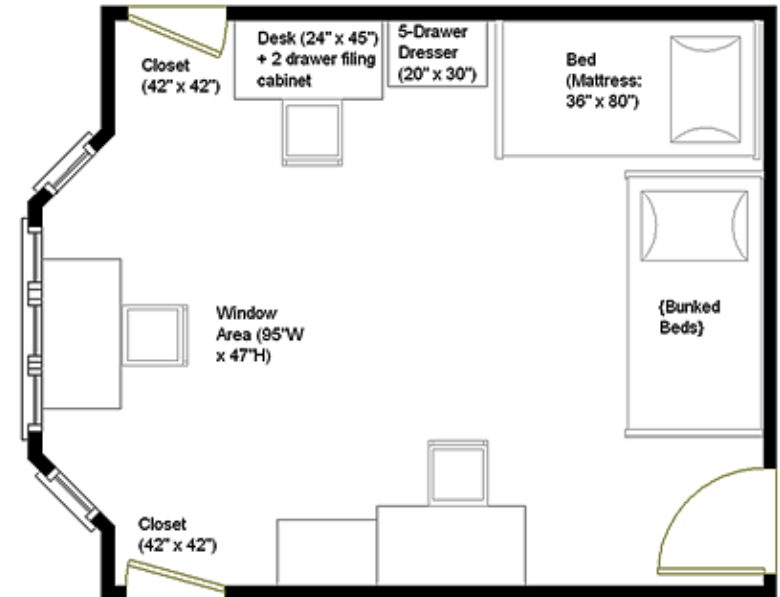

Camera View

Room Dimensions: 16' 5" x 14' 3"
Floor Surface: Tile

Floor Plan View

Bed in elevated position

Beds in Bunked position

Drinker House

Drinker - Sample Triple Room Residence*

* Note: Dimensions shown are approximate. Windows include mini blinds. Overhead lighting is provided. Beds are bunkable and height adjustable. Desks contain a bookshelf. Furniture styles may vary from those shown. Entrance doorways are standard (32" x 80").