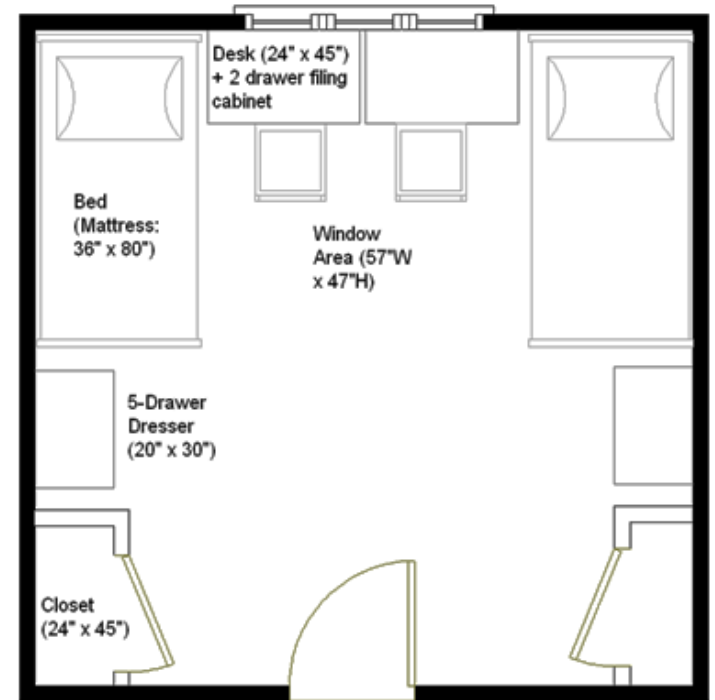

Camera View

Room Dimensions: 14' x 14'
Floor Surface: Tile

Floor Plan View

Bed in elevated position

Beds in Bunked position

Drinker House

Drinker - Sample Double Room Residence*

* Note: Dimensions shown are approximate. Windows include mini blinds. Overhead lighting is provided. Beds are bunkable and height adjustable. Desks contain a bookshelf. Furniture styles may vary from those shown. Entrance doorways are standard (32" x 80").