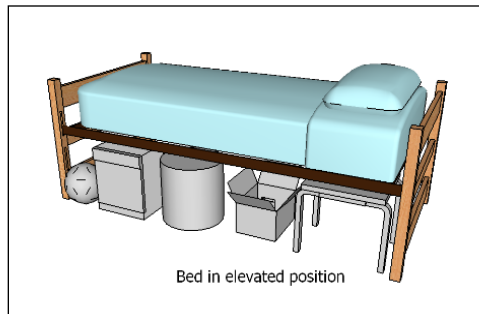

Camera View

Room Dimensions: 14' x 14'
Floor Surface: Tile

Floor Plan View

Bed in elevated position

Beds in Bunked position

Drinker House

Drinker - Sample Double Room Residence*

* Note: Dimensions shown are approximate. Windows include mini blinds. Overhead lighting is provided. Beds are bunkable and height adjustable. Desks contain a bookshelf. Furniture styles may vary from those shown. Entrance doorways are standard (32" x 80").