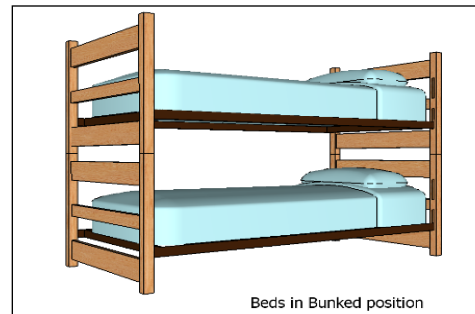

Camera View

Room Dimensions: 14' x 14'
Floor Surface: Tile

Floor Plan View

Bed in elevated position

Beds in Bunked position

Drinker House

Drinker - Sample Double Room Residence*

* Note: Dimensions shown are approximate. Windows include mini blinds. Overhead lighting is provided. Beds are bunkable and height adjustable. Desks contain a bookshelf. Furniture styles may vary from those shown. Entrance doorways are standard (32" x 80").