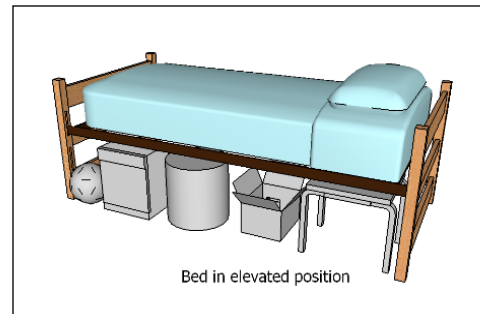

Room Dim.: 12' 3" x 11' 3"  
Floor Surface: Carpet

Camera View

Floor Plan View

Bed in elevated position

Trembley Park

**Trembley Park Apartment - Sample Single Suite Residence\***

\* Note: Dimensions shown are approximate. Windows include mini blinds. Overhead lighting is provided. Beds are bunkable and height adjustable. Furniture styles may vary from those shown. Entrance doorways are standard (32" x 80")