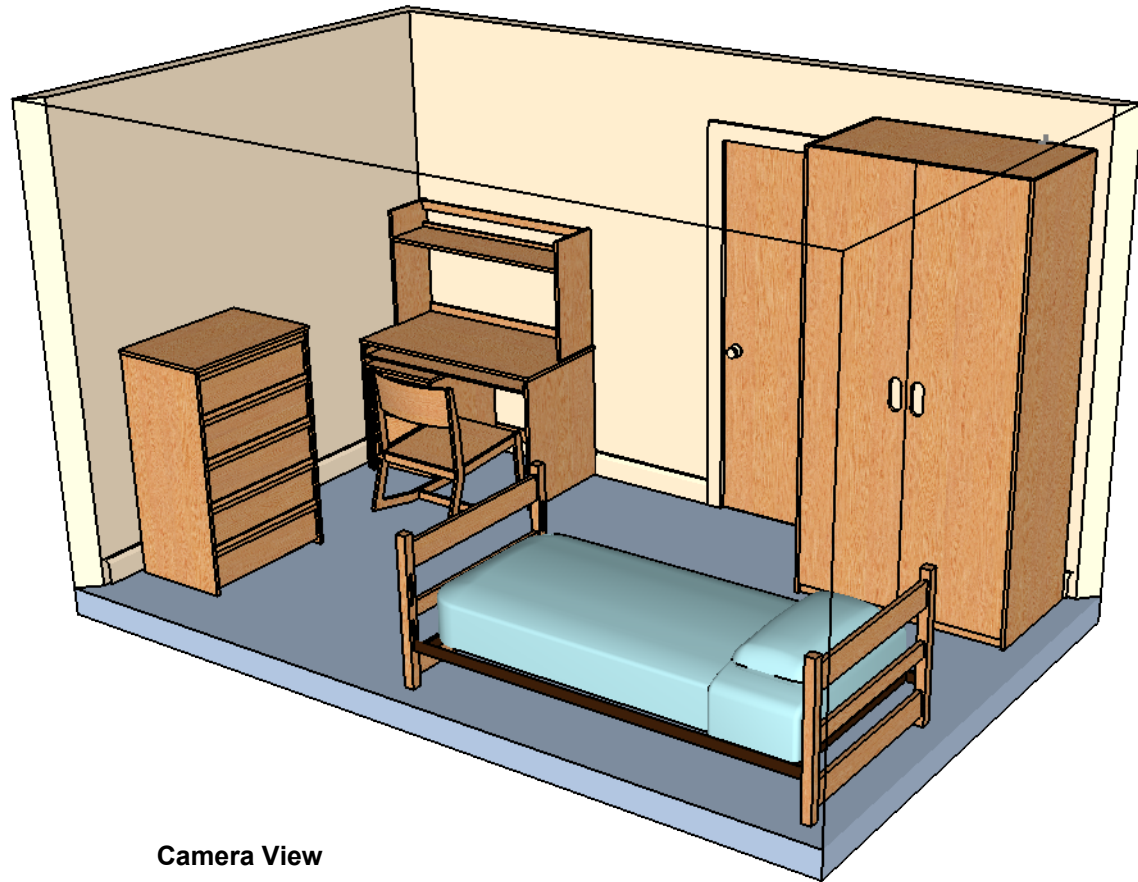

Room Dim.: 12' 3" x 11' 3"  
Floor Surface: Carpet

Camera View

Floor Plan View

Bed in elevated position

Trembley Park

**Trembley Park Apartment - Sample Single Suite Residence\***

\* Note: Dimensions shown are approximate. Windows include mini blinds. Overhead lighting is provided. Beds are bunkable and height adjustable. Furniture styles may vary from those shown. Entrance doorways are standard (32" x 80")