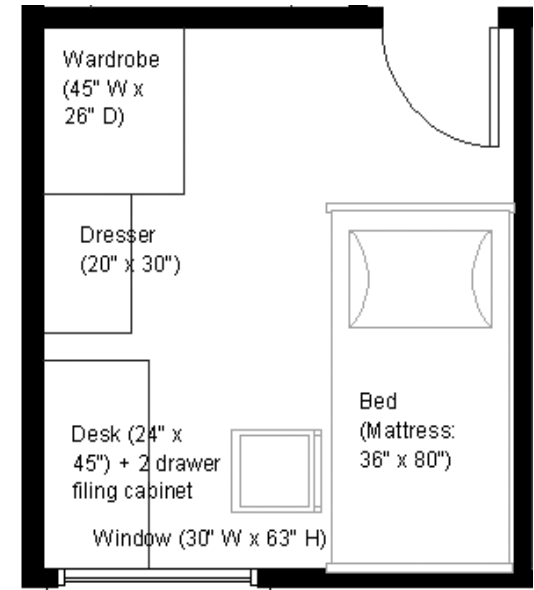

Camera View

Room Dim.: 9' 11" x 9' 1"
Floor Surface: Carpet

Floor Plan View

Bed in elevated position

Trembley Park

Trembley Park Apartment - Sample Single Room Residence*

* Note: Dimensions shown are approximate. Windows include mini blinds. Overhead lighting is provided. Beds are bunkable and height adjustable. Furniture styles may vary from those shown. Entrance doorways are standard (32" x 80")