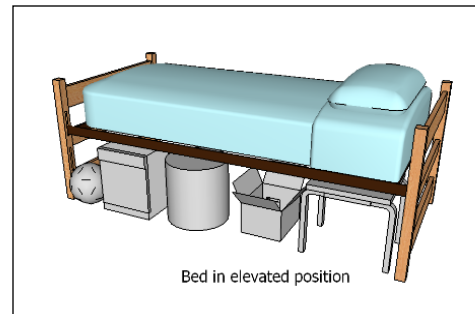

Camera View

Room Dim.: 9' 11" x 9' 1"
Floor Surface: Carpet

Floor Plan View

Bed in elevated position

Trembley Park

Trembley Park Apartment - Sample Single Room Residence*

* Note: Dimensions shown are approximate. Windows include mini blinds. Overhead lighting is provided. Beds are bunkable and height adjustable. Furniture styles may vary from those shown. Entrance doorways are standard (32" x 80")