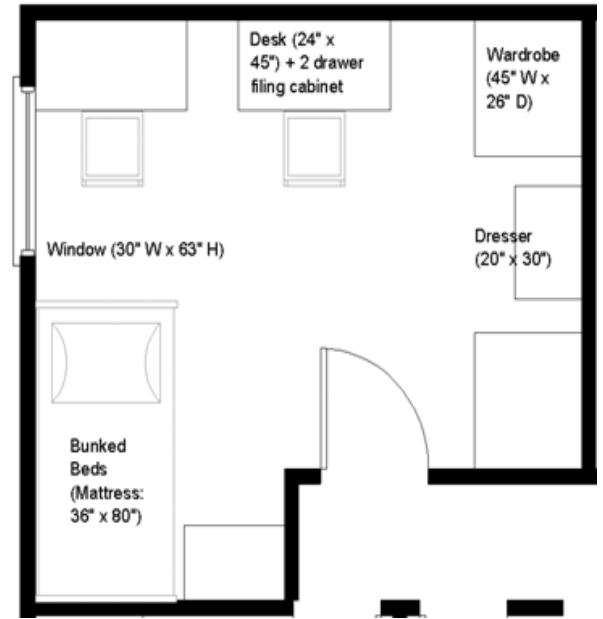

Camera View

Room Dimensions: 13' 8" x 13' 1"
Floor Surface: Carpet

Floor Plan View

Bed in elevated position

Beds in Bunked position

Trembley Park

Trembley Park Apartment - Sample Double Room Residence*

* Note: Dimensions shown are approximate. Windows include mini blinds. Overhead lighting is provided. Beds are bunkable and height adjustable. Furniture styles may vary from those shown. Entrance doorways are standard (32" x 80")