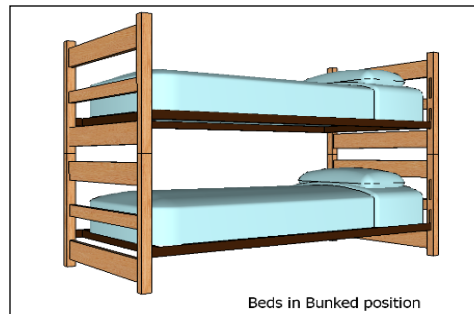

Camera View

Room Dimensions: 13' 8" x 13' 1"
Floor Surface: Carpet

Floor Plan View

Bed in elevated position

Beds in Bunked position

Trembley Park

Trembley Park Apartment - Sample Double Room Residence*

* Note: Dimensions shown are approximate. Windows include mini blinds. Overhead lighting is provided. Beds are bunkable and height adjustable. Furniture styles may vary from those shown. Entrance doorways are standard (32" x 80")