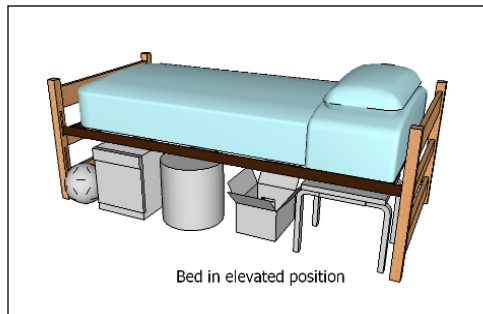

Camera View

Room Dimensions: 13' 8" x 13' 1"
Floor Surface: Carpet

Floor Plan View

Bed in elevated position

Beds in Bunked position

Trembley Park

Trembley Park Apartment - Sample Double Room Residence*

* Note: Dimensions shown are approximate. Windows include mini blinds. Overhead lighting is provided. Beds are bunkable and height adjustable. Furniture styles may vary from those shown. Entrance doorways are standard (32" x 80")