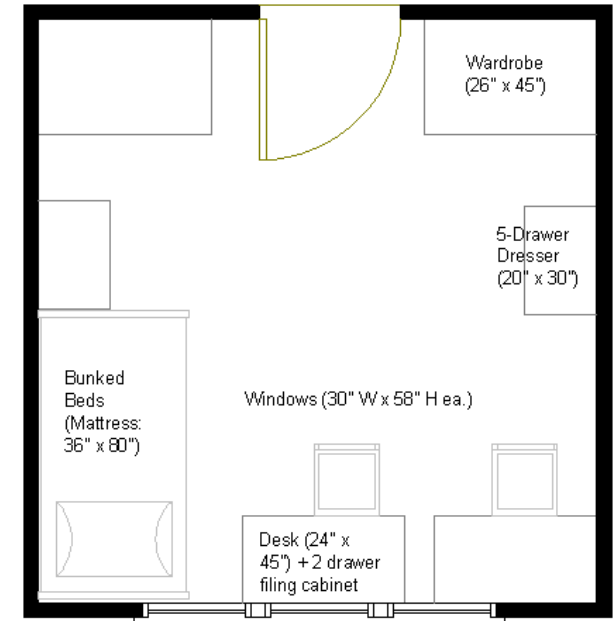

Camera View

Floor Plan View

Room Dimensions: 12' 8" x 13' 5"
 Floor Surface: Carpet

Bed in elevated position

Beds in Bunked position

Taylor College

Taylor College - Sample Double Room Residence*

* Note: Dimensions shown are approximate. Windows include mini blinds. Overhead lighting is provided. Beds are bunkable and height adjustable. Furniture styles may vary from those shown. Entrance doorways are standard (32" x 80")