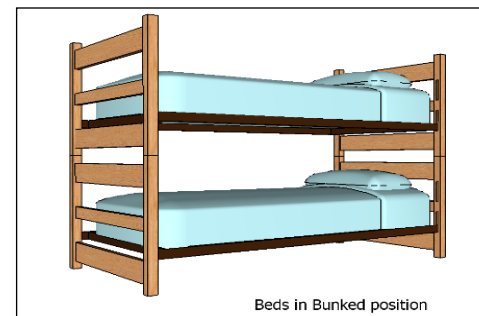

Camera View

Floor Plan View

Room Dimensions: 12' 8" x 13' 5"
 Floor Surface: Carpet

Bed in elevated position

Beds in Bunked position

Taylor College

Taylor College - Sample Double Room Residence*

* Note: Dimensions shown are approximate. Windows include mini blinds. Overhead lighting is provided. Beds are bunkable and height adjustable. Furniture styles may vary from those shown. Entrance doorways are standard (32" x 80")