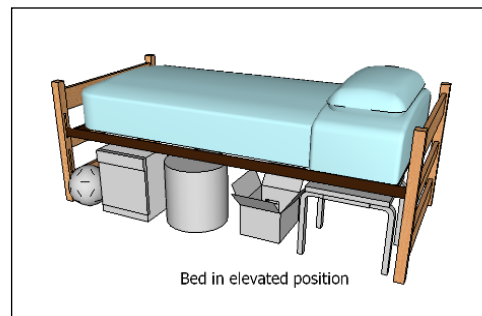

Camera View

Floor Plan View

Room Dimensions: 12' 8" x 13' 5"
 Floor Surface: Carpet

Bed in elevated position

Beds in Bunked position

Taylor College

Taylor College - Sample Double Room Residence*

* Note: Dimensions shown are approximate. Windows include mini blinds. Overhead lighting is provided. Beds are bunkable and height adjustable. Furniture styles may vary from those shown. Entrance doorways are standard (32" x 80")