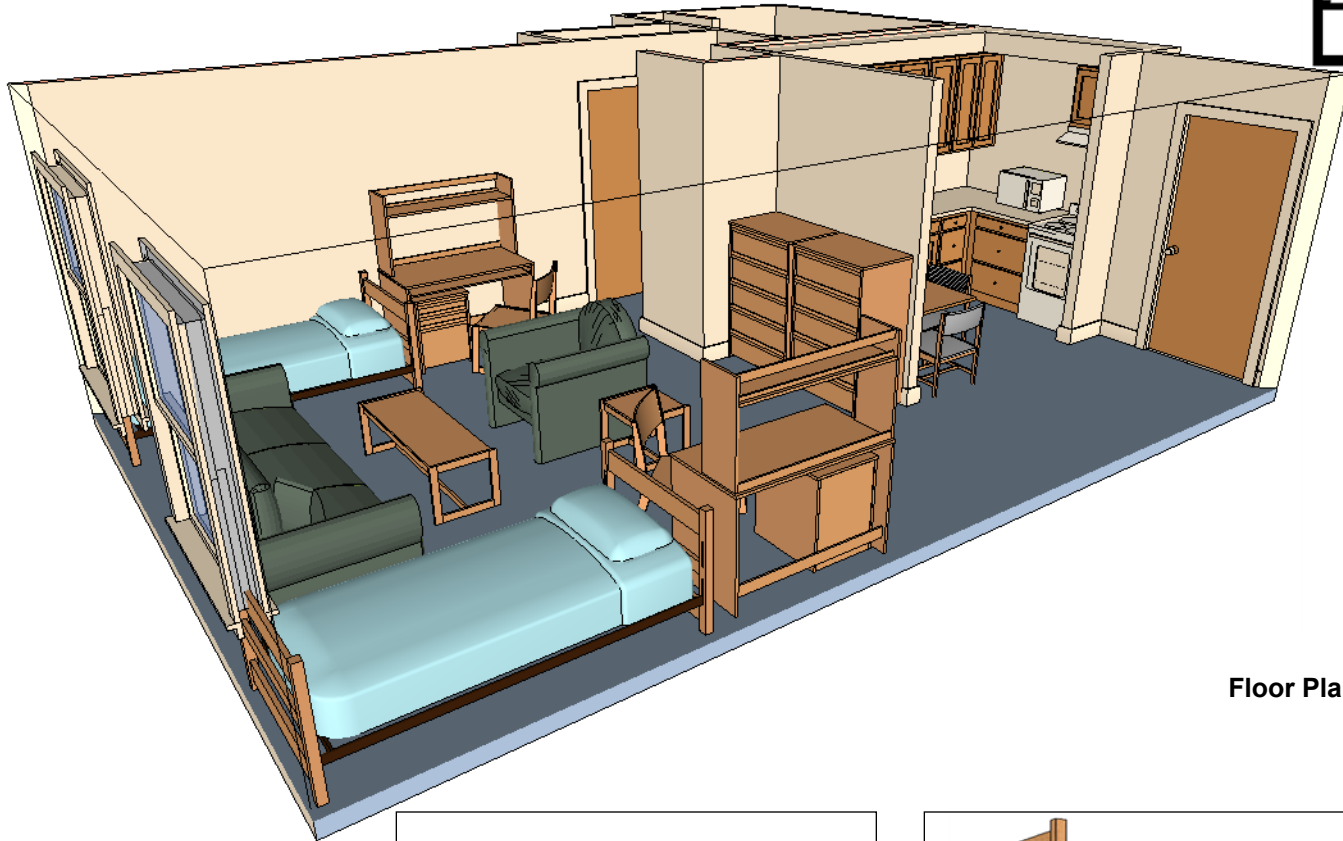

Camera View

Floor Plan View

Room Dimensions 25' x 16'  
Floor Surface Tile

Bed in elevated position

Beds in Bunked position

Sayre Park

**Sayre Park Apartment - Sample Double Room Studio Residence\***

\* Note: Dimensions shown are approximate. Windows include mini blinds. Overhead lighting is provided. Beds are bunkable and height adjustable. Furniture styles may vary from those shown. Entrance doorways are standard (32" x 80")