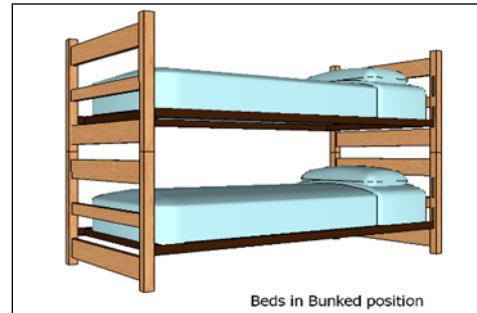

Camera View

Floor Plan View

Room Dimensions 25' x 16'  
Floor Surface Tile

Bed in elevated position

Beds in Bunked position

Sayre Park

**Sayre Park Apartment - Sample Double Room Studio Residence\***

\* Note: Dimensions shown are approximate. Windows include mini blinds. Overhead lighting is provided. Beds are bunkable and height adjustable. Furniture styles may vary from those shown. Entrance doorways are standard (32" x 80")