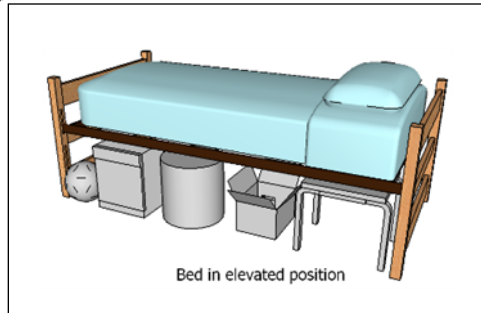

Camera View

Floor Plan View

Room Dimensions 25' x 16'  
Floor Surface Tile

Bed in elevated position

Beds in Bunked position

Sayre Park

**Sayre Park Apartment - Sample Double Room Studio Residence\***

\* Note: Dimensions shown are approximate. Windows include mini blinds. Overhead lighting is provided. Beds are bunkable and height adjustable. Furniture styles may vary from those shown. Entrance doorways are standard (32" x 80")