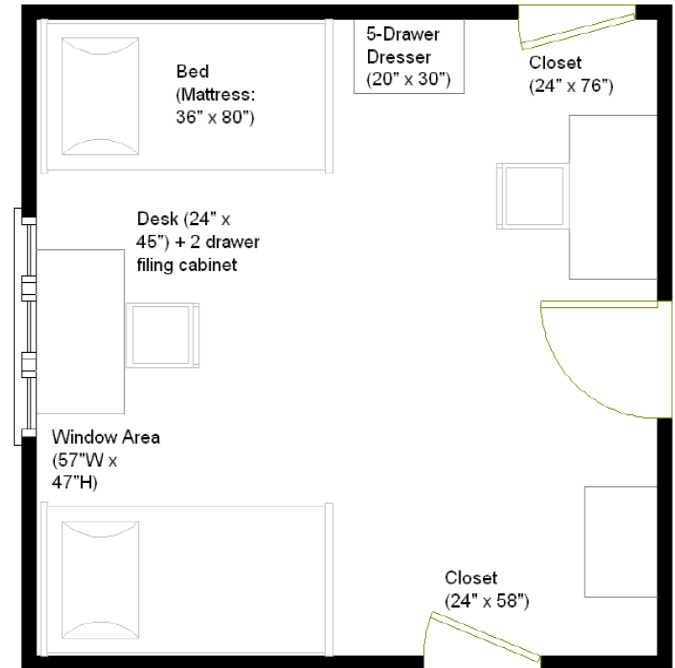

Camera View

Room Dimensions: 15' 2" x 14' 2"  
Floor Surface: Tile

Floor Plan View

Bed in elevated position

Beds in Bunked position

Richards House

### Richards- Sample Double Room Residence\*

\* Note: Dimensions shown are approximate. Windows include mini blinds. Overhead lighting is provided. Beds are bunkable and height adjustable. Furniture styles may vary from those shown. Entrance doorways are standard (32" x 80")