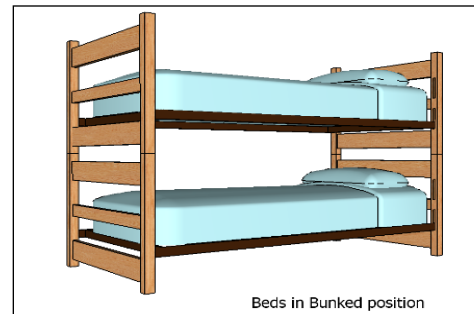

Camera View

Room Dimensions: 15' 2" x 14' 2"  
Floor Surface: Tile

Floor Plan View

Bed in elevated position

Beds in Bunked position

Richards House

### Richards- Sample Double Room Residence\*

\* Note: Dimensions shown are approximate. Windows include mini blinds. Overhead lighting is provided. Beds are bunkable and height adjustable. Furniture styles may vary from those shown. Entrance doorways are standard (32" x 80")