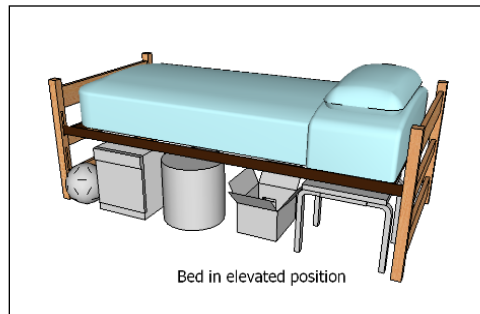

Camera View

Room Dimensions: 15' 2" x 14' 2"  
Floor Surface: Tile

Floor Plan View

Bed in elevated position

Beds in Bunked position

Richards House

### Richards- Sample Double Room Residence\*

\* Note: Dimensions shown are approximate. Windows include mini blinds. Overhead lighting is provided. Beds are bunkable and height adjustable. Furniture styles may vary from those shown. Entrance doorways are standard (32" x 80")