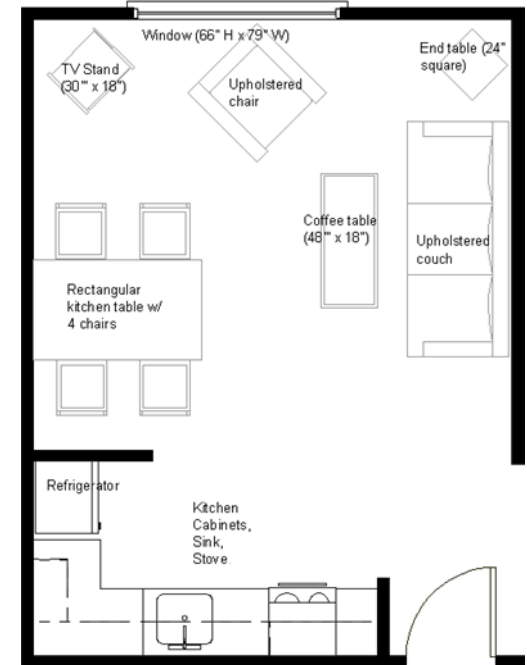

Camera View

Farrington Square

Room Dimensions: 14' 3" x 18' 11"
 Floor Surface: Carpet

Floor Plan View

Farrington Square Apartment - Sample Common Area*

* Note: Dimensions shown are approximate. Windows include mini blinds. Overhead lighting is provided. Furniture styles may vary from those shown. Entrance doorways are standard (32" x 80")