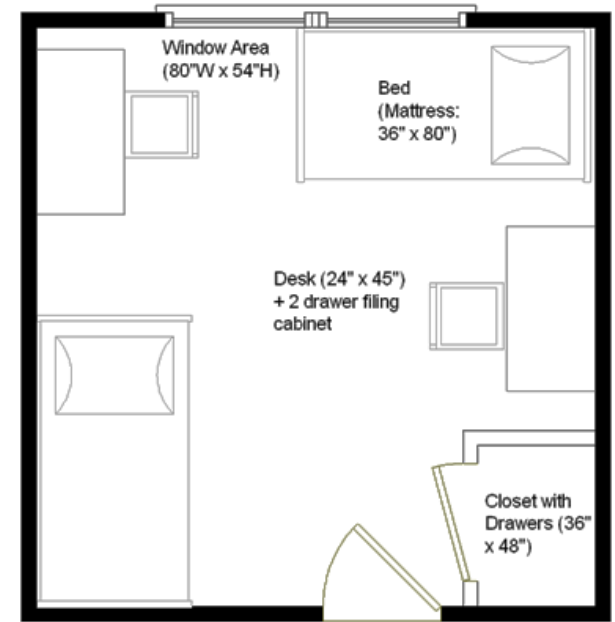

Camera View

Room Dimensions: 13' 2" x 12' 8"  
Floor Surface: Tile

Floor Plan View

Bed in elevated position

Beds in Bunked position

Dravo House

**Dravo - Sample Double Room Residence\***

\* Note: Dimensions shown are approximate. Windows include mini blinds. Overhead lighting is provided. Beds are bunkable and height adjustable. Desks contain a bookshelf. Furniture styles may vary from those shown. Entrance doorways are standard (32" x 80").