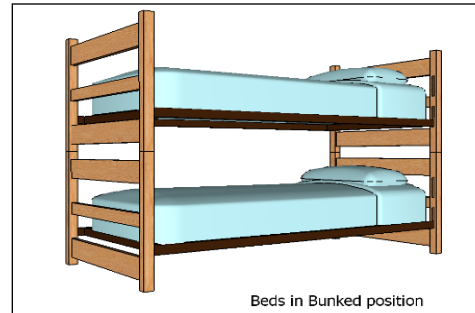

Camera View

Room Dimensions: 13' 2" x 12' 8"  
Floor Surface: Tile

Floor Plan View

Bed in elevated position

Beds in Bunked position

Dravo House

**Dravo - Sample Double Room Residence\***

\* Note: Dimensions shown are approximate. Windows include mini blinds. Overhead lighting is provided. Beds are bunkable and height adjustable. Desks contain a bookshelf. Furniture styles may vary from those shown. Entrance doorways are standard (32" x 80").