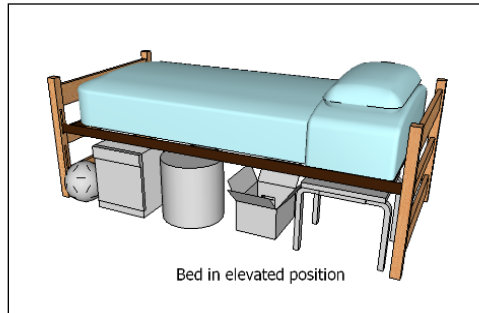

Camera View

Room Dimensions: 13' 2" x 12' 8"  
Floor Surface: Tile

Floor Plan View

Bed in elevated position

Beds in Bunked position

Dravo House

**Dravo - Sample Double Room Residence\***

\* Note: Dimensions shown are approximate. Windows include mini blinds. Overhead lighting is provided. Beds are bunkable and height adjustable. Desks contain a bookshelf. Furniture styles may vary from those shown. Entrance doorways are standard (32" x 80").