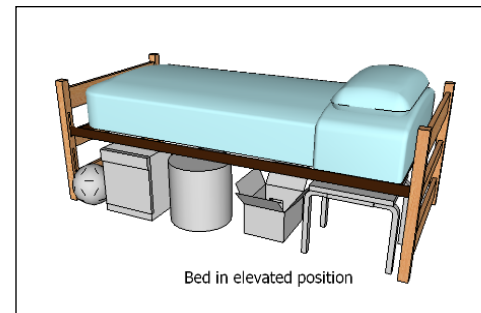

Camera View

Room Dimensions: 9' 4" x 8' 8"  
Floor Surface: Carpet

Floor Plan View

Bed in elevated position

Brodhead House

**Brodhead House - Sample Single Room Residence\***

\* Note: Dimensions shown are approximate. Windows include mini blinds. Overhead lighting is provided. Beds are bunkable and height adjustable. Furniture styles may vary from those shown. Entrance doorways are standard (32" x 80")