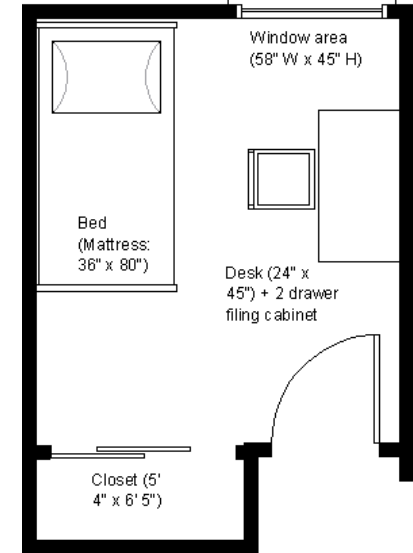

Camera View

Room Dimensions: 9' 4" x 8' 8"  
Floor Surface: Carpet

Floor Plan View

Bed in elevated position

Brodhead House

**Brodhead House - Sample Single Room Residence\***

\* Note: Dimensions shown are approximate. Windows include mini blinds. Overhead lighting is provided. Beds are bunkable and height adjustable. Furniture styles may vary from those shown. Entrance doorways are standard (32" x 80")