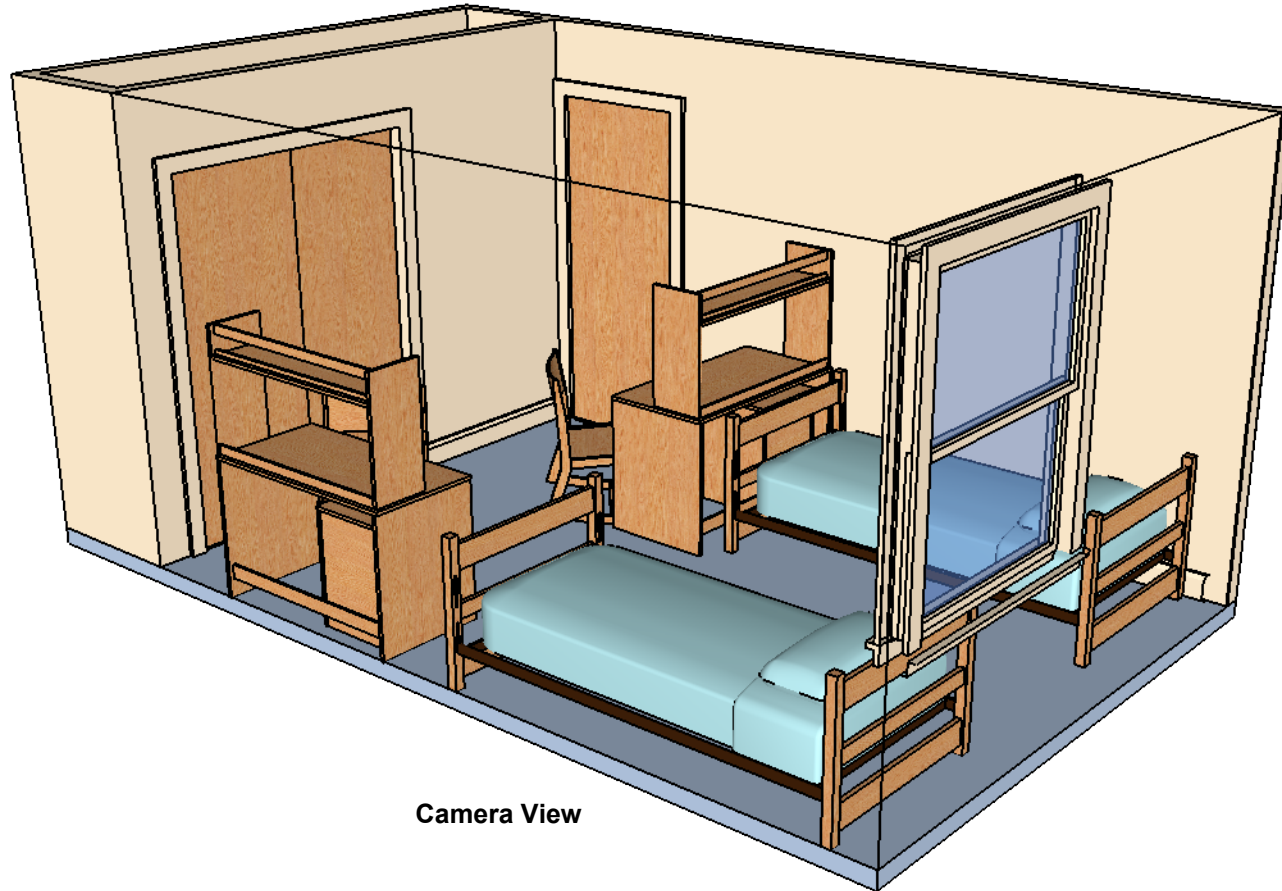

Room Dimensions: 9' 6" x 13' 3"  
Floor Surface: Carpet

Camera View

Floor Plan View

Bed in elevated position

Beds in Bunked position

Brodhead House

**Brodhead House - Sample Double Room Residence\***

\* Note: Dimensions shown are approximate. Windows include mini blinds. Overhead lighting is provided. Beds are bunkable and height adjustable. Furniture styles may vary from those shown. Entrance doorways are standard (32" x 80")