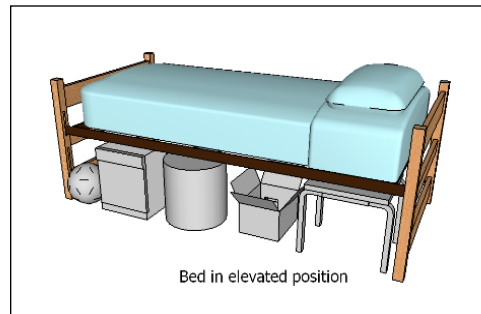

Room Dimensions: 9' 6" x 13' 3"  
Floor Surface: Carpet

Camera View

Floor Plan View

Bed in elevated position

Beds in Bunked position

Brodhead House

**Brodhead House - Sample Double Room Residence\***

\* Note: Dimensions shown are approximate. Windows include mini blinds. Overhead lighting is provided. Beds are bunkable and height adjustable. Furniture styles may vary from those shown. Entrance doorways are standard (32" x 80")