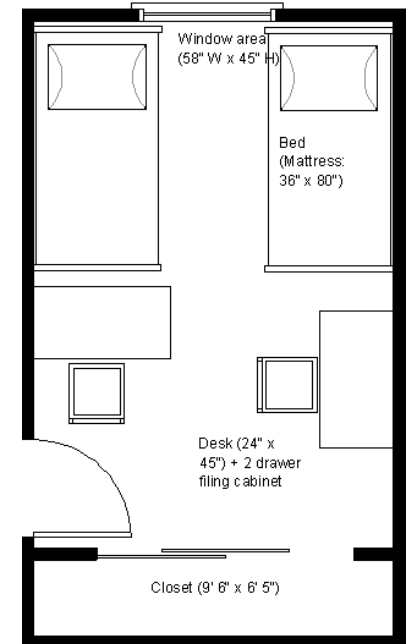

Room Dimensions: 9' 6" x 13' 3"  
Floor Surface: Carpet

Camera View

Floor Plan View

Bed in elevated position

Beds in Bunked position

Brodhead House

**Brodhead House - Sample Double Room Residence\***

\* Note: Dimensions shown are approximate. Windows include mini blinds. Overhead lighting is provided. Beds are bunkable and height adjustable. Furniture styles may vary from those shown. Entrance doorways are standard (32" x 80")