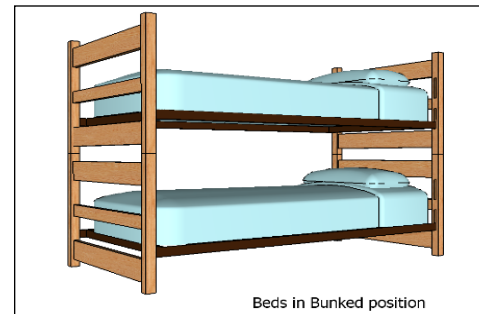

Room Dimensions: 9' 6" x 13' 3"  
Floor Surface: Carpet

Camera View

Floor Plan View

Bed in elevated position

Beds in Bunked position

Brodhead House

**Brodhead House - Sample Double Room Residence\***

\* Note: Dimensions shown are approximate. Windows include mini blinds. Overhead lighting is provided. Beds are bunkable and height adjustable. Furniture styles may vary from those shown. Entrance doorways are standard (32" x 80")