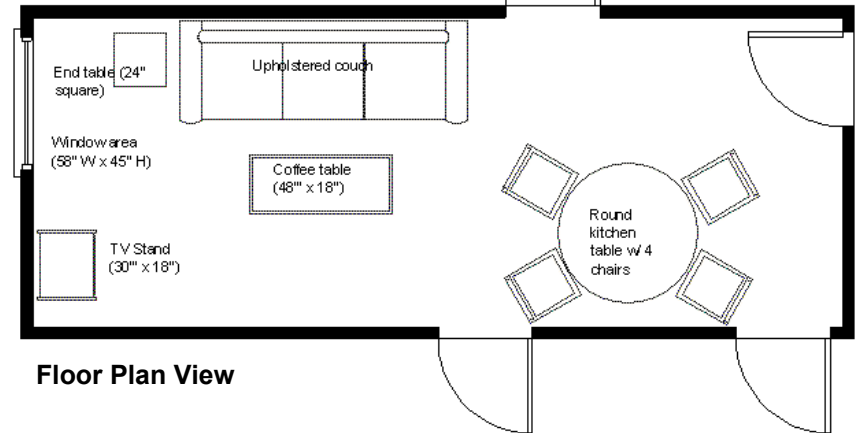

Camera View

Brodhead House

Room Dimensions: 22' x 8' 7"
 Floor Surface: Carpet

Floor Plan View

Brodhead House - Sample Common Area*

* Note: Dimensions shown are approximate. Windows include mini blinds. Overhead lighting is provided. Furniture styles may vary from those shown. Entrance doorways are standard (32" x 80")