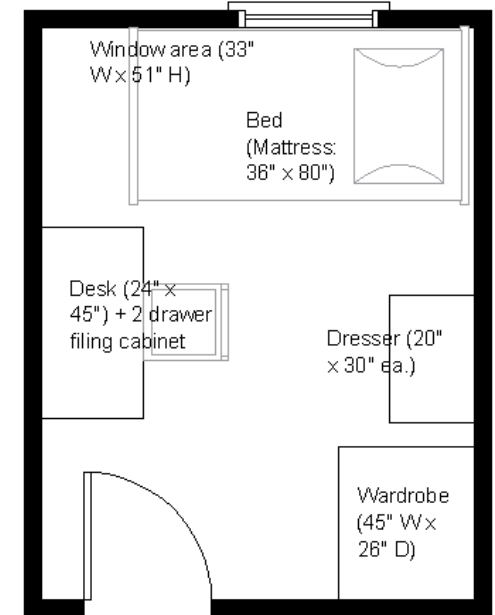

Camera View

Room Dimensions: 8' 6" x 11'  
 Floor Surface: Carpet

Floor Plan View

Bed in elevated position

Umoja House

Umoja House - Sample Single Room Residence\*

\* Note: Dimensions shown are approximate. Windows include mini blinds. Overhead lighting is provided. Beds are bunkable and height adjustable. Furniture styles may vary from those shown. Entrance doorways are standard (32" x 80")