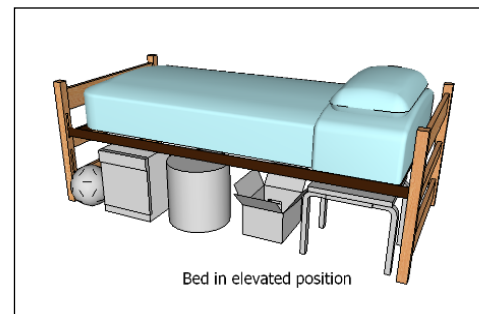

Camera View

Room Dimensions: 8' 6" x 11'  
 Floor Surface: Carpet

Floor Plan View

Bed in elevated position

Umoja House

Umoja House - Sample Single Room Residence\*

\* Note: Dimensions shown are approximate. Windows include mini blinds. Overhead lighting is provided. Beds are bunkable and height adjustable. Furniture styles may vary from those shown. Entrance doorways are standard (32" x 80")