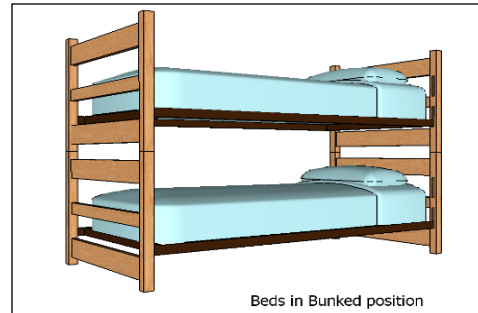

Camera View

Room Dimensions: 13' 6" x 19'
Floor Surface: Carpet

Floor Plan View

Bed in elevated position

Beds in Bunked position

Umoja House

Umoja House - Sample Double Room Residence*

* Note: Dimensions shown are approximate. Windows include mini blinds. Overhead lighting is provided. Beds are bunkable and height adjustable. Furniture styles may vary from those shown. Entrance doorways are standard (32" x 80")