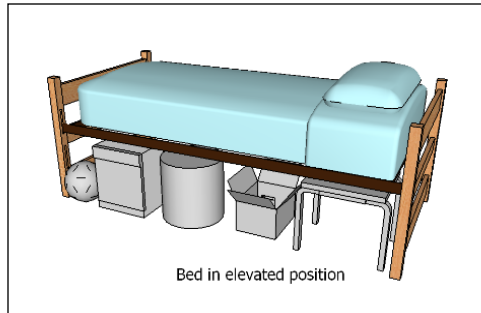

Camera View

Room Dimensions: 13' 6" x 19'
Floor Surface: Carpet

Floor Plan View

Bed in elevated position

Beds in Bunked position

Umoja House

Umoja House - Sample Double Room Residence*

* Note: Dimensions shown are approximate. Windows include mini blinds. Overhead lighting is provided. Beds are bunkable and height adjustable. Furniture styles may vary from those shown. Entrance doorways are standard (32" x 80")