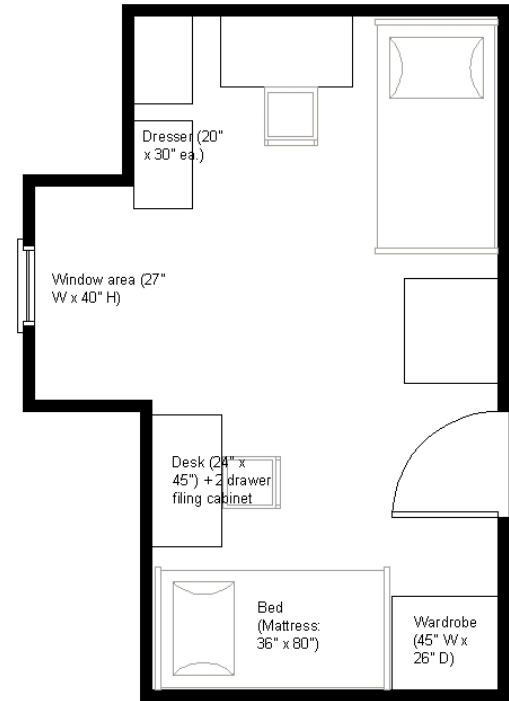

Camera View

Room Dimensions: 13' 6" x 19'
Floor Surface: Carpet

Floor Plan View

Bed in elevated position

Beds in Bunked position

Umoja House

Umoja House - Sample Double Room Residence*

* Note: Dimensions shown are approximate. Windows include mini blinds. Overhead lighting is provided. Beds are bunkable and height adjustable. Furniture styles may vary from those shown. Entrance doorways are standard (32" x 80")