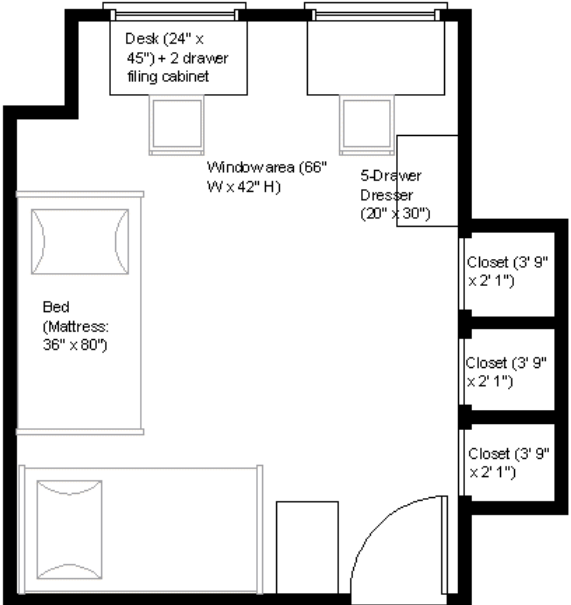

Camera View

Room Dimensions: 15' 6" x 12' 1"  
Floor Surface: Carpet

Floor Plan View

Bed in elevated position

Beds in Bunked position

ROTC House

**ROTC House - Sample Double Room Residence\***

\* Note: Dimensions shown are approximate. Windows include mini blinds. Overhead lighting is provided. Beds are bunkable and height adjustable. Furniture styles may vary from those shown. Entrance doorways are standard (32" x 80")