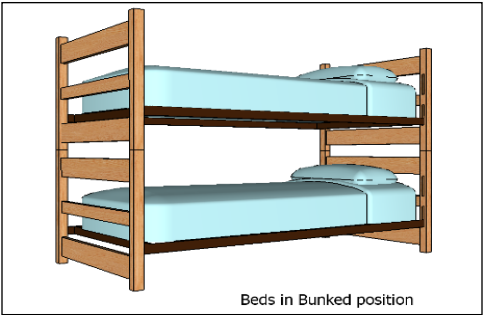

Camera View

Room Dimensions: 15' 6" x 12' 1"  
Floor Surface: Carpet

Floor Plan View

Bed in elevated position

Beds in Bunked position

ROTC House

**ROTC House - Sample Double Room Residence\***

\* Note: Dimensions shown are approximate. Windows include mini blinds. Overhead lighting is provided. Beds are bunkable and height adjustable. Furniture styles may vary from those shown. Entrance doorways are standard (32" x 80")