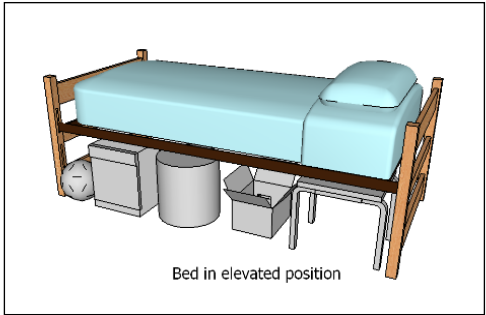

Camera View

Room Dimensions: 15' 6" x 12' 1"  
Floor Surface: Carpet

Floor Plan View

Bed in elevated position

Beds in Bunked position

ROTC House

**ROTC House - Sample Double Room Residence\***

\* Note: Dimensions shown are approximate. Windows include mini blinds. Overhead lighting is provided. Beds are bunkable and height adjustable. Furniture styles may vary from those shown. Entrance doorways are standard (32" x 80")