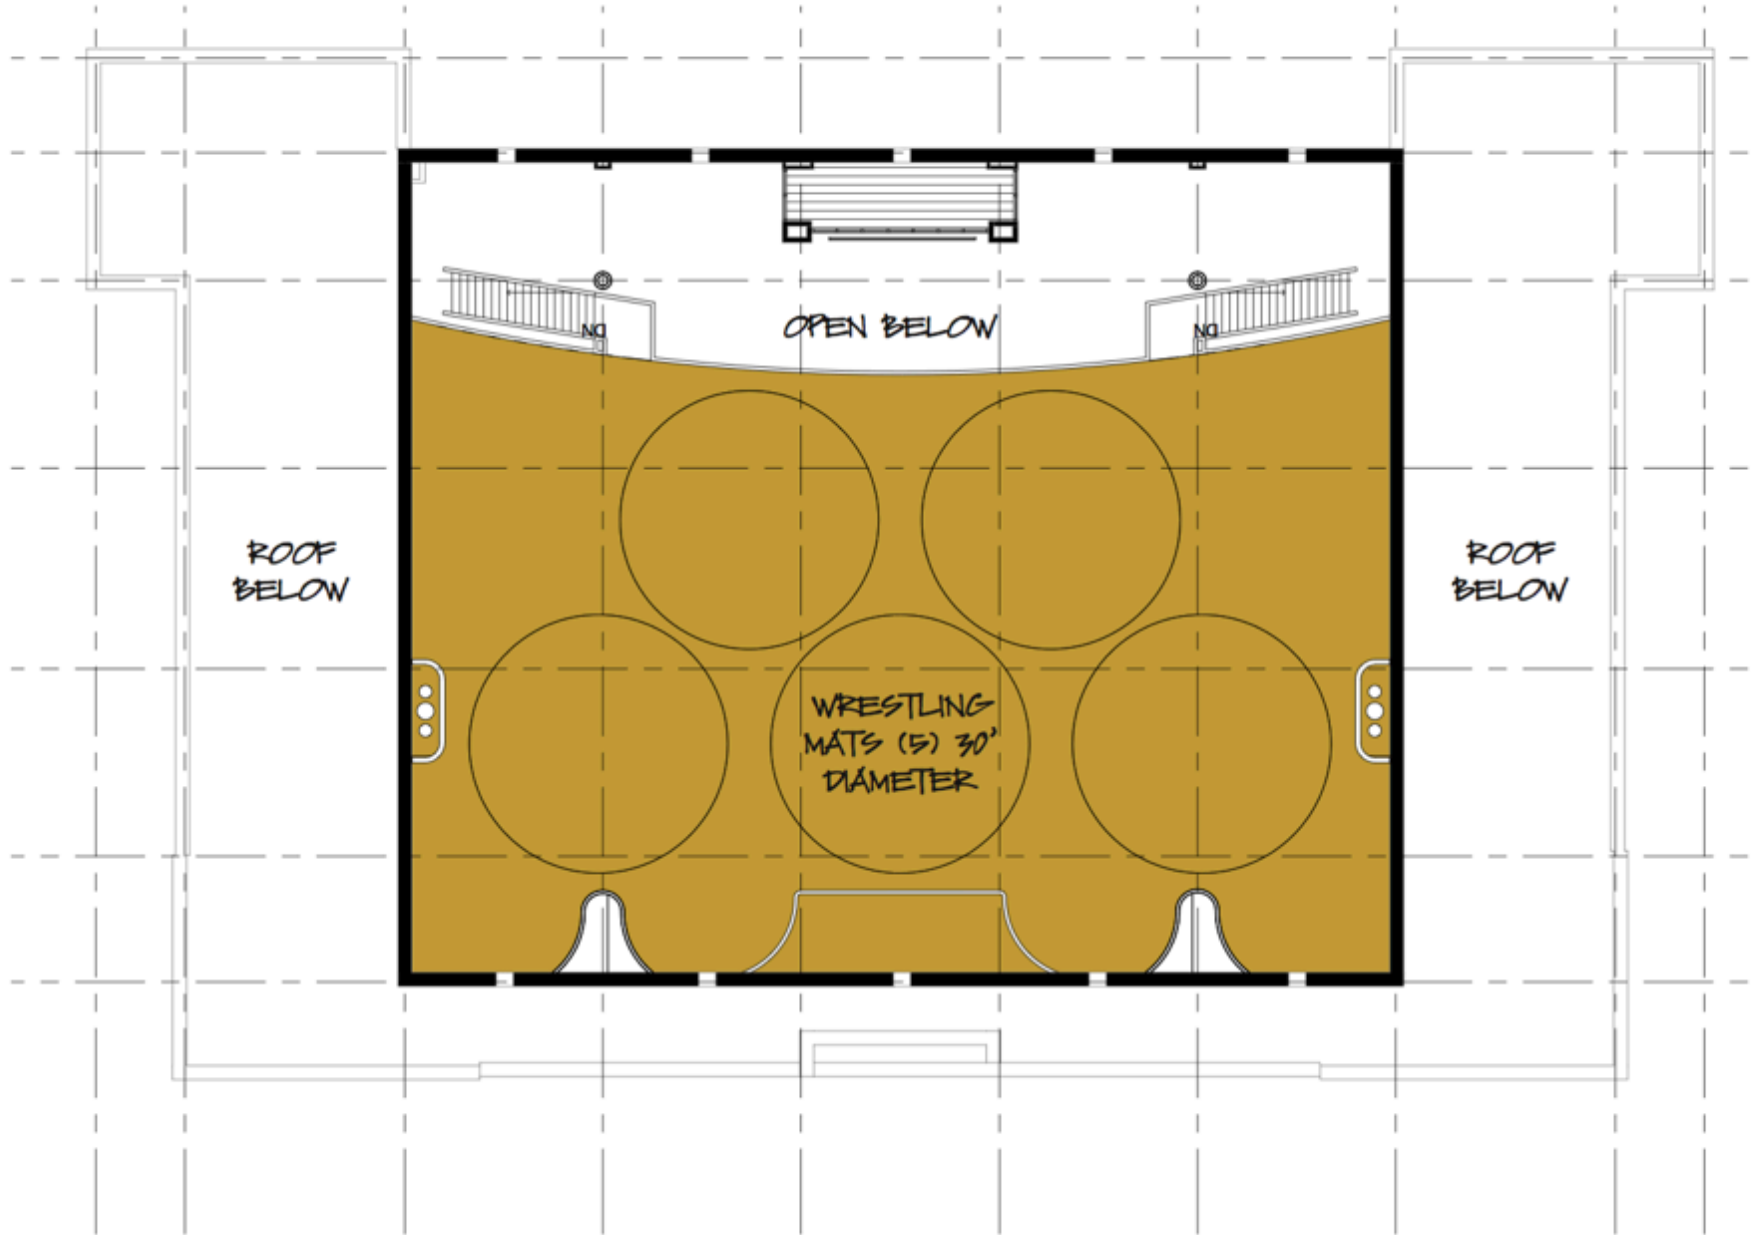

The renovation of the upper floor of Grace Hall into a wrestling team training and practice facility transforms the building into a wrestling complex that will be second to none in college wrestling.

LOCATION

Campus Site Plan

CONCEPT / PROGRAM

The Hall of Champions

Wrestling Practice Mezzanine with 5 full mats

State of the Art Weight and Fitness Training

Offices/Meeting Room

Team Room and Lockers

Training Room

Team Lounge/Study Space space

CARUSO WRESTLING COMPLEX

4TH FLOOR

MEZZANINE

Hall of Champions

Gathering Lounge

View from
Practice Floor

Wrestling Practice
Mezzanine