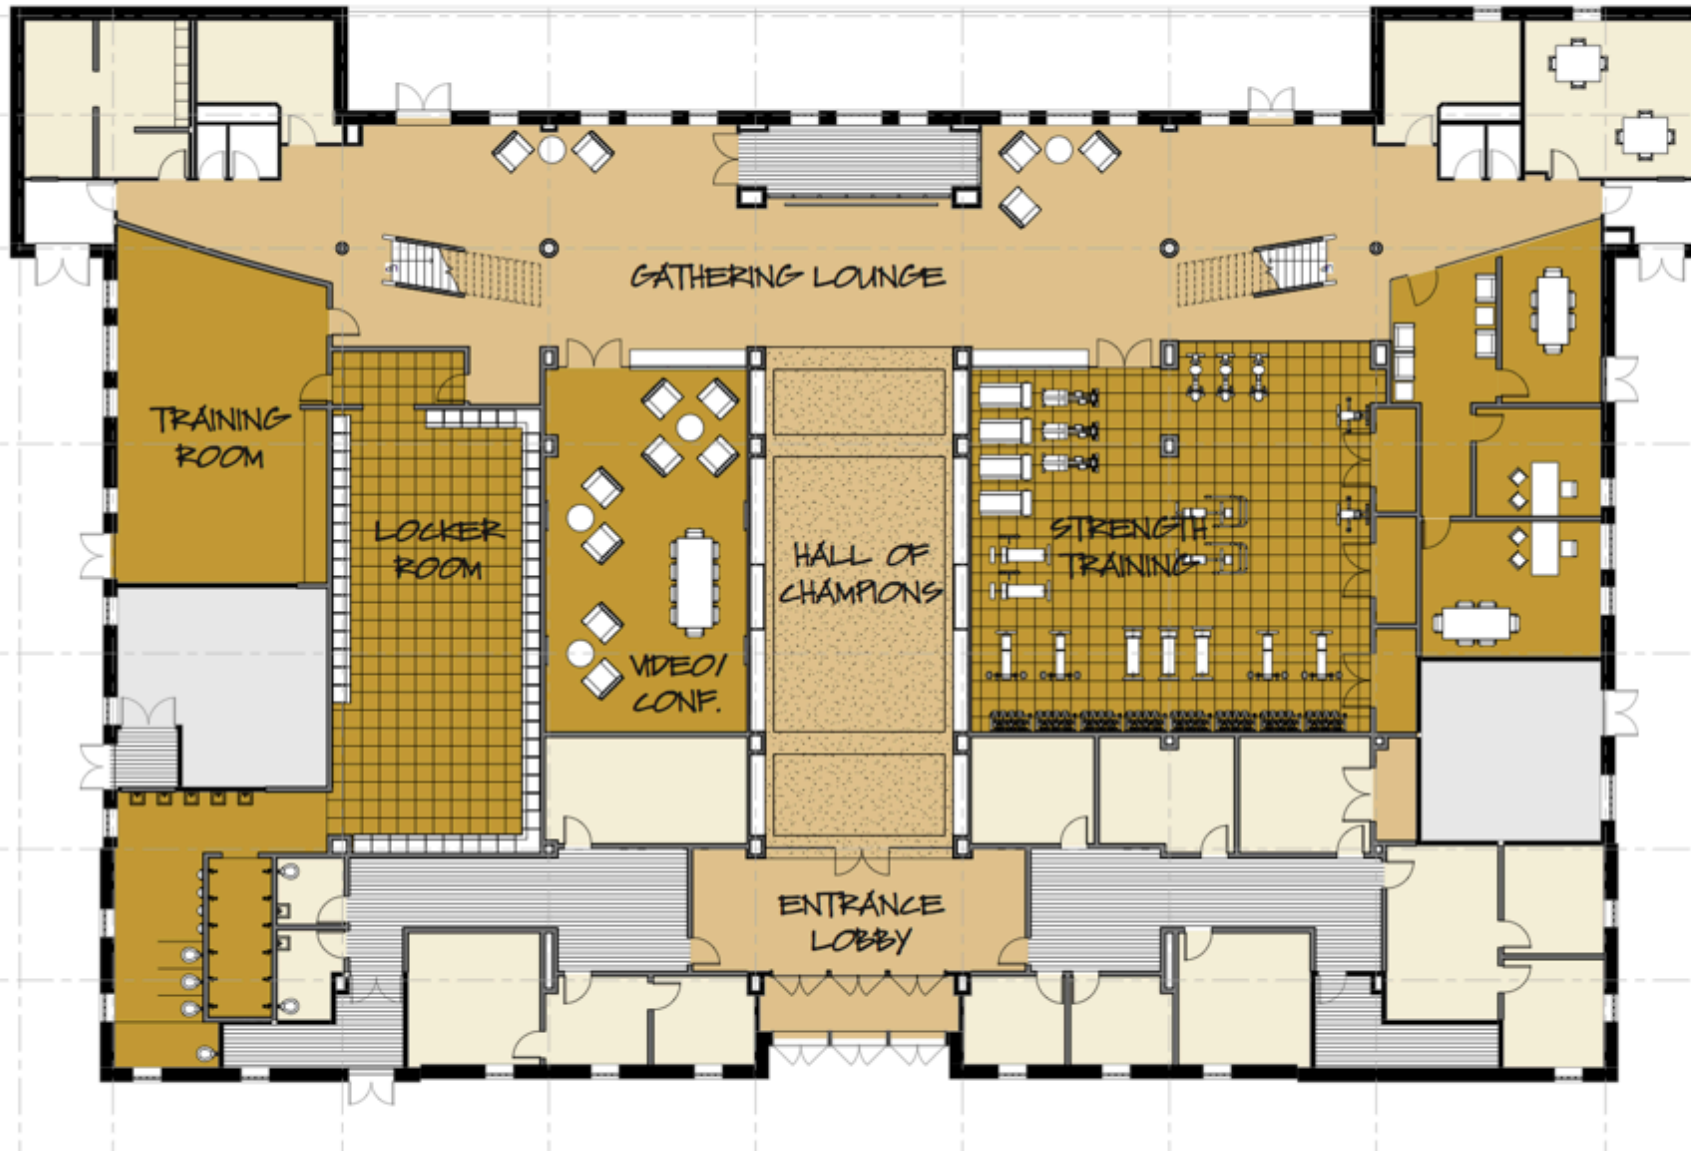

The renovation of the upper floor of Grace Hall into a wrestling team training and practice facility transforms the building into a wrestling complex that will be second to none in college wrestling.

LOCATION

Campus Site Plan

CONCEPT / PROGRAM

The Hall of Champions

Wrestling Practice Mezzanine with 5 full mats

State of the Art Weight and Fitness Training

Offices/Meeting Room

Team Room and Lockers

Training Room

Team Lounge/Study Space space

CARUSO WRESTLING COMPLEX

4TH FLOOR

MEZZANINE

Hall of Champions

Gathering Lounge

View from
Practice Floor

Wrestling Practice
Mezzanine