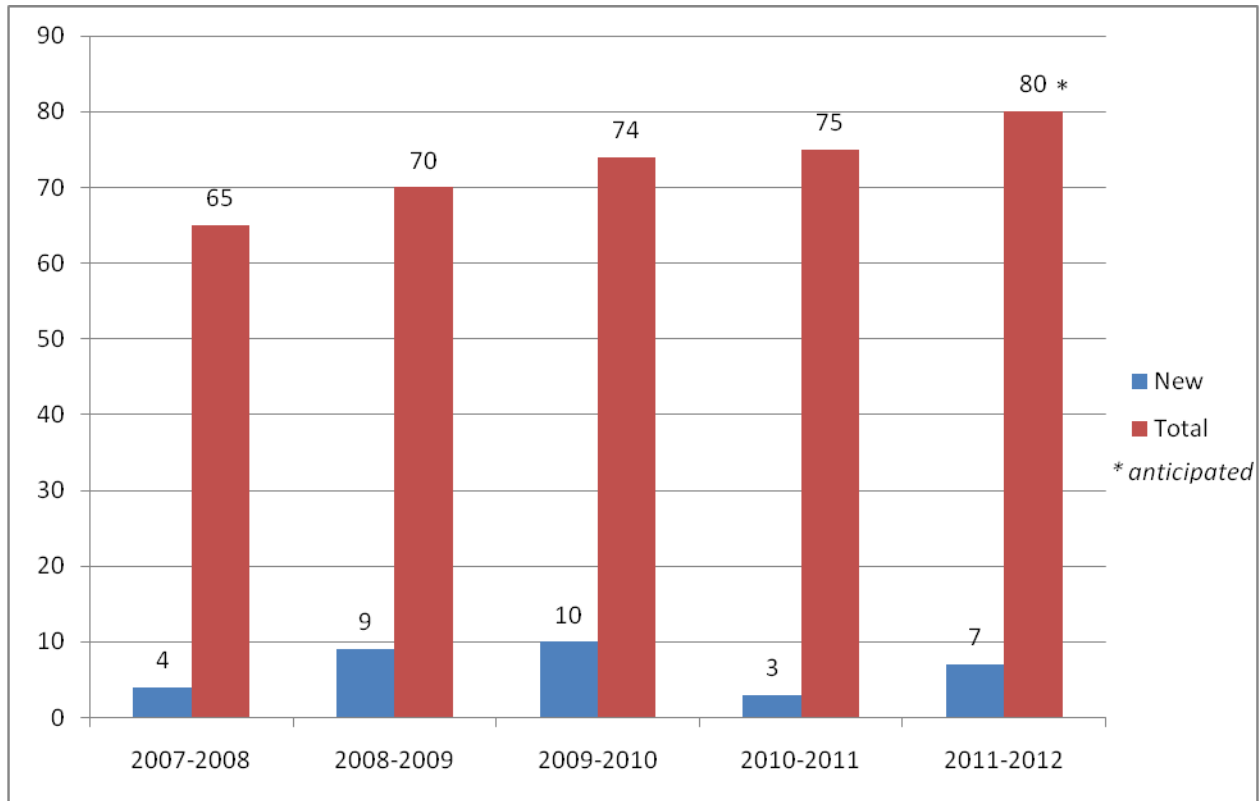

**Lehigh University
College of Business and Economics
Faculty Growth**

Our recent faculty hires hail from the following institutions:

- | | |
|---------------------------------------|-----------------------------------|
| Cornell University | University of Iowa (2) |
| Florida State University | University of Missouri |
| Georgia Institute of Technology | University of North Texas |
| Louisiana State University | University of Oklahoma |
| Massachusetts Institute of Technology | University of Pennsylvania |
| Ohio State University | University of Pittsburgh |
| Rutgers University (4) | University of Southern California |
| Stanford University | University of Tennessee |
| University of California at Berkeley | University of Texas at Austin (2) |
| University of Arizona | University of Utah |
| University of Georgia | University of Virginia |