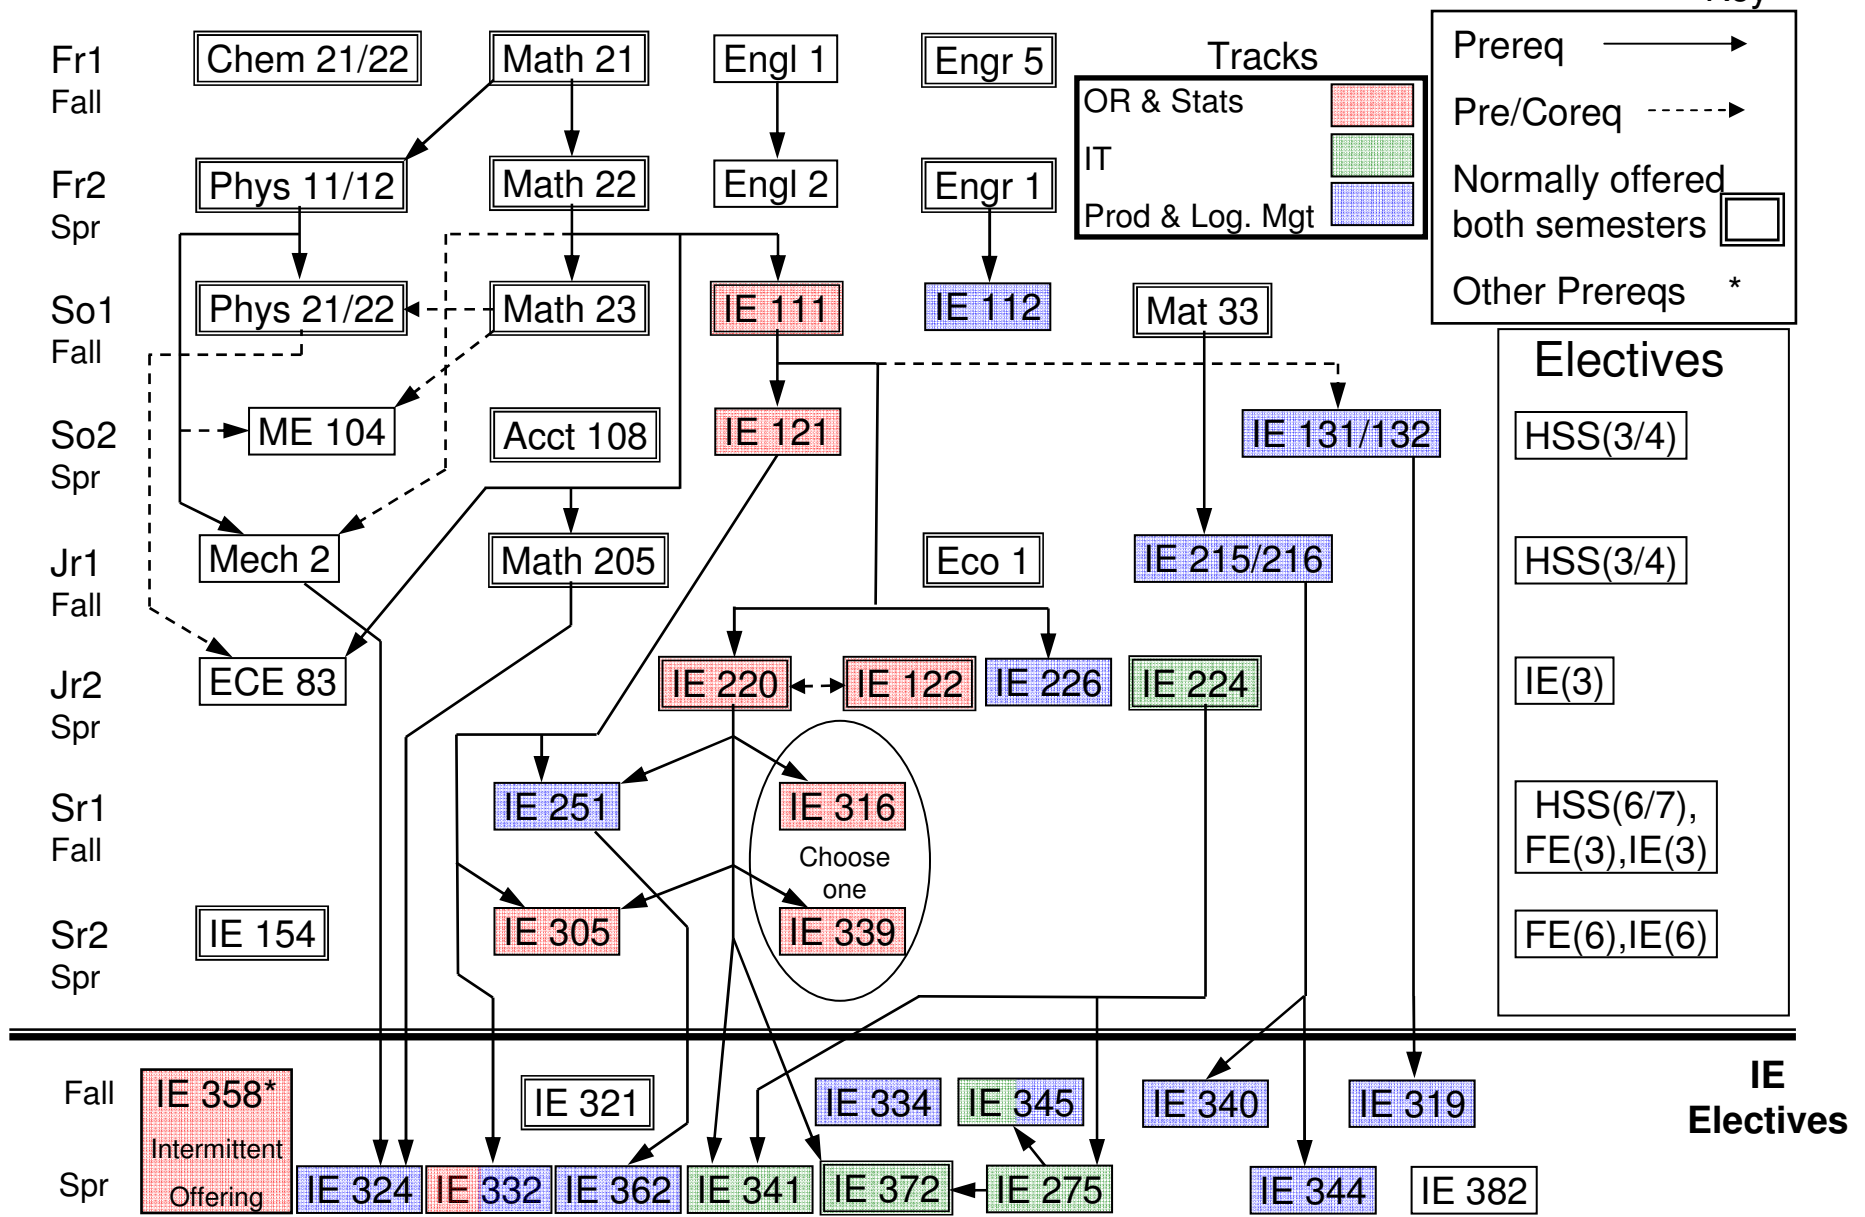

Industrial Engineering Degree (2007-08 Catalog) Prerequisites and Suggested Sequence

Key

5/3/2007

NOTE: Lehigh University Catalog (when student begins) takes precedence